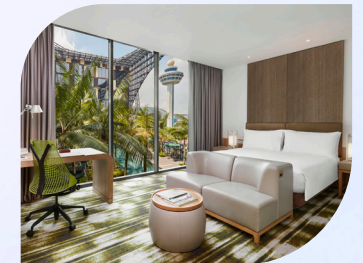

Jewel Partners

CaterCo

Lavish

Rasel

Earle Swensens

Elfuego

Paradise Classic

Shang Social (香聚)

Tonito

Chow Tai Fook

SK Jewellery

Crowne Plaza

YotelAir