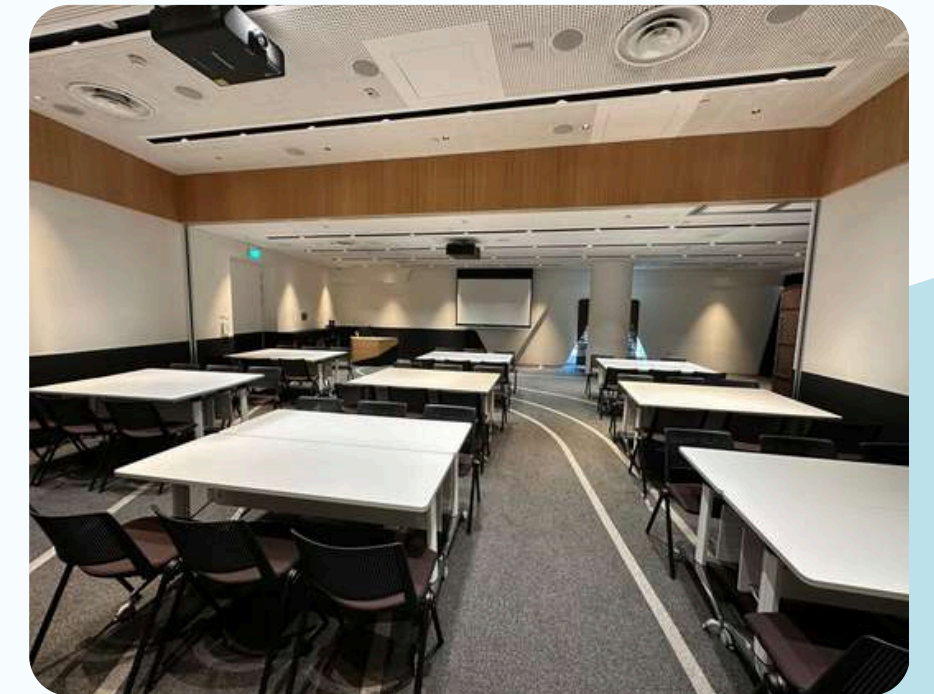

PAST EVENTS

SEMINARS, DISCUSSIONS & WORKSHOPS