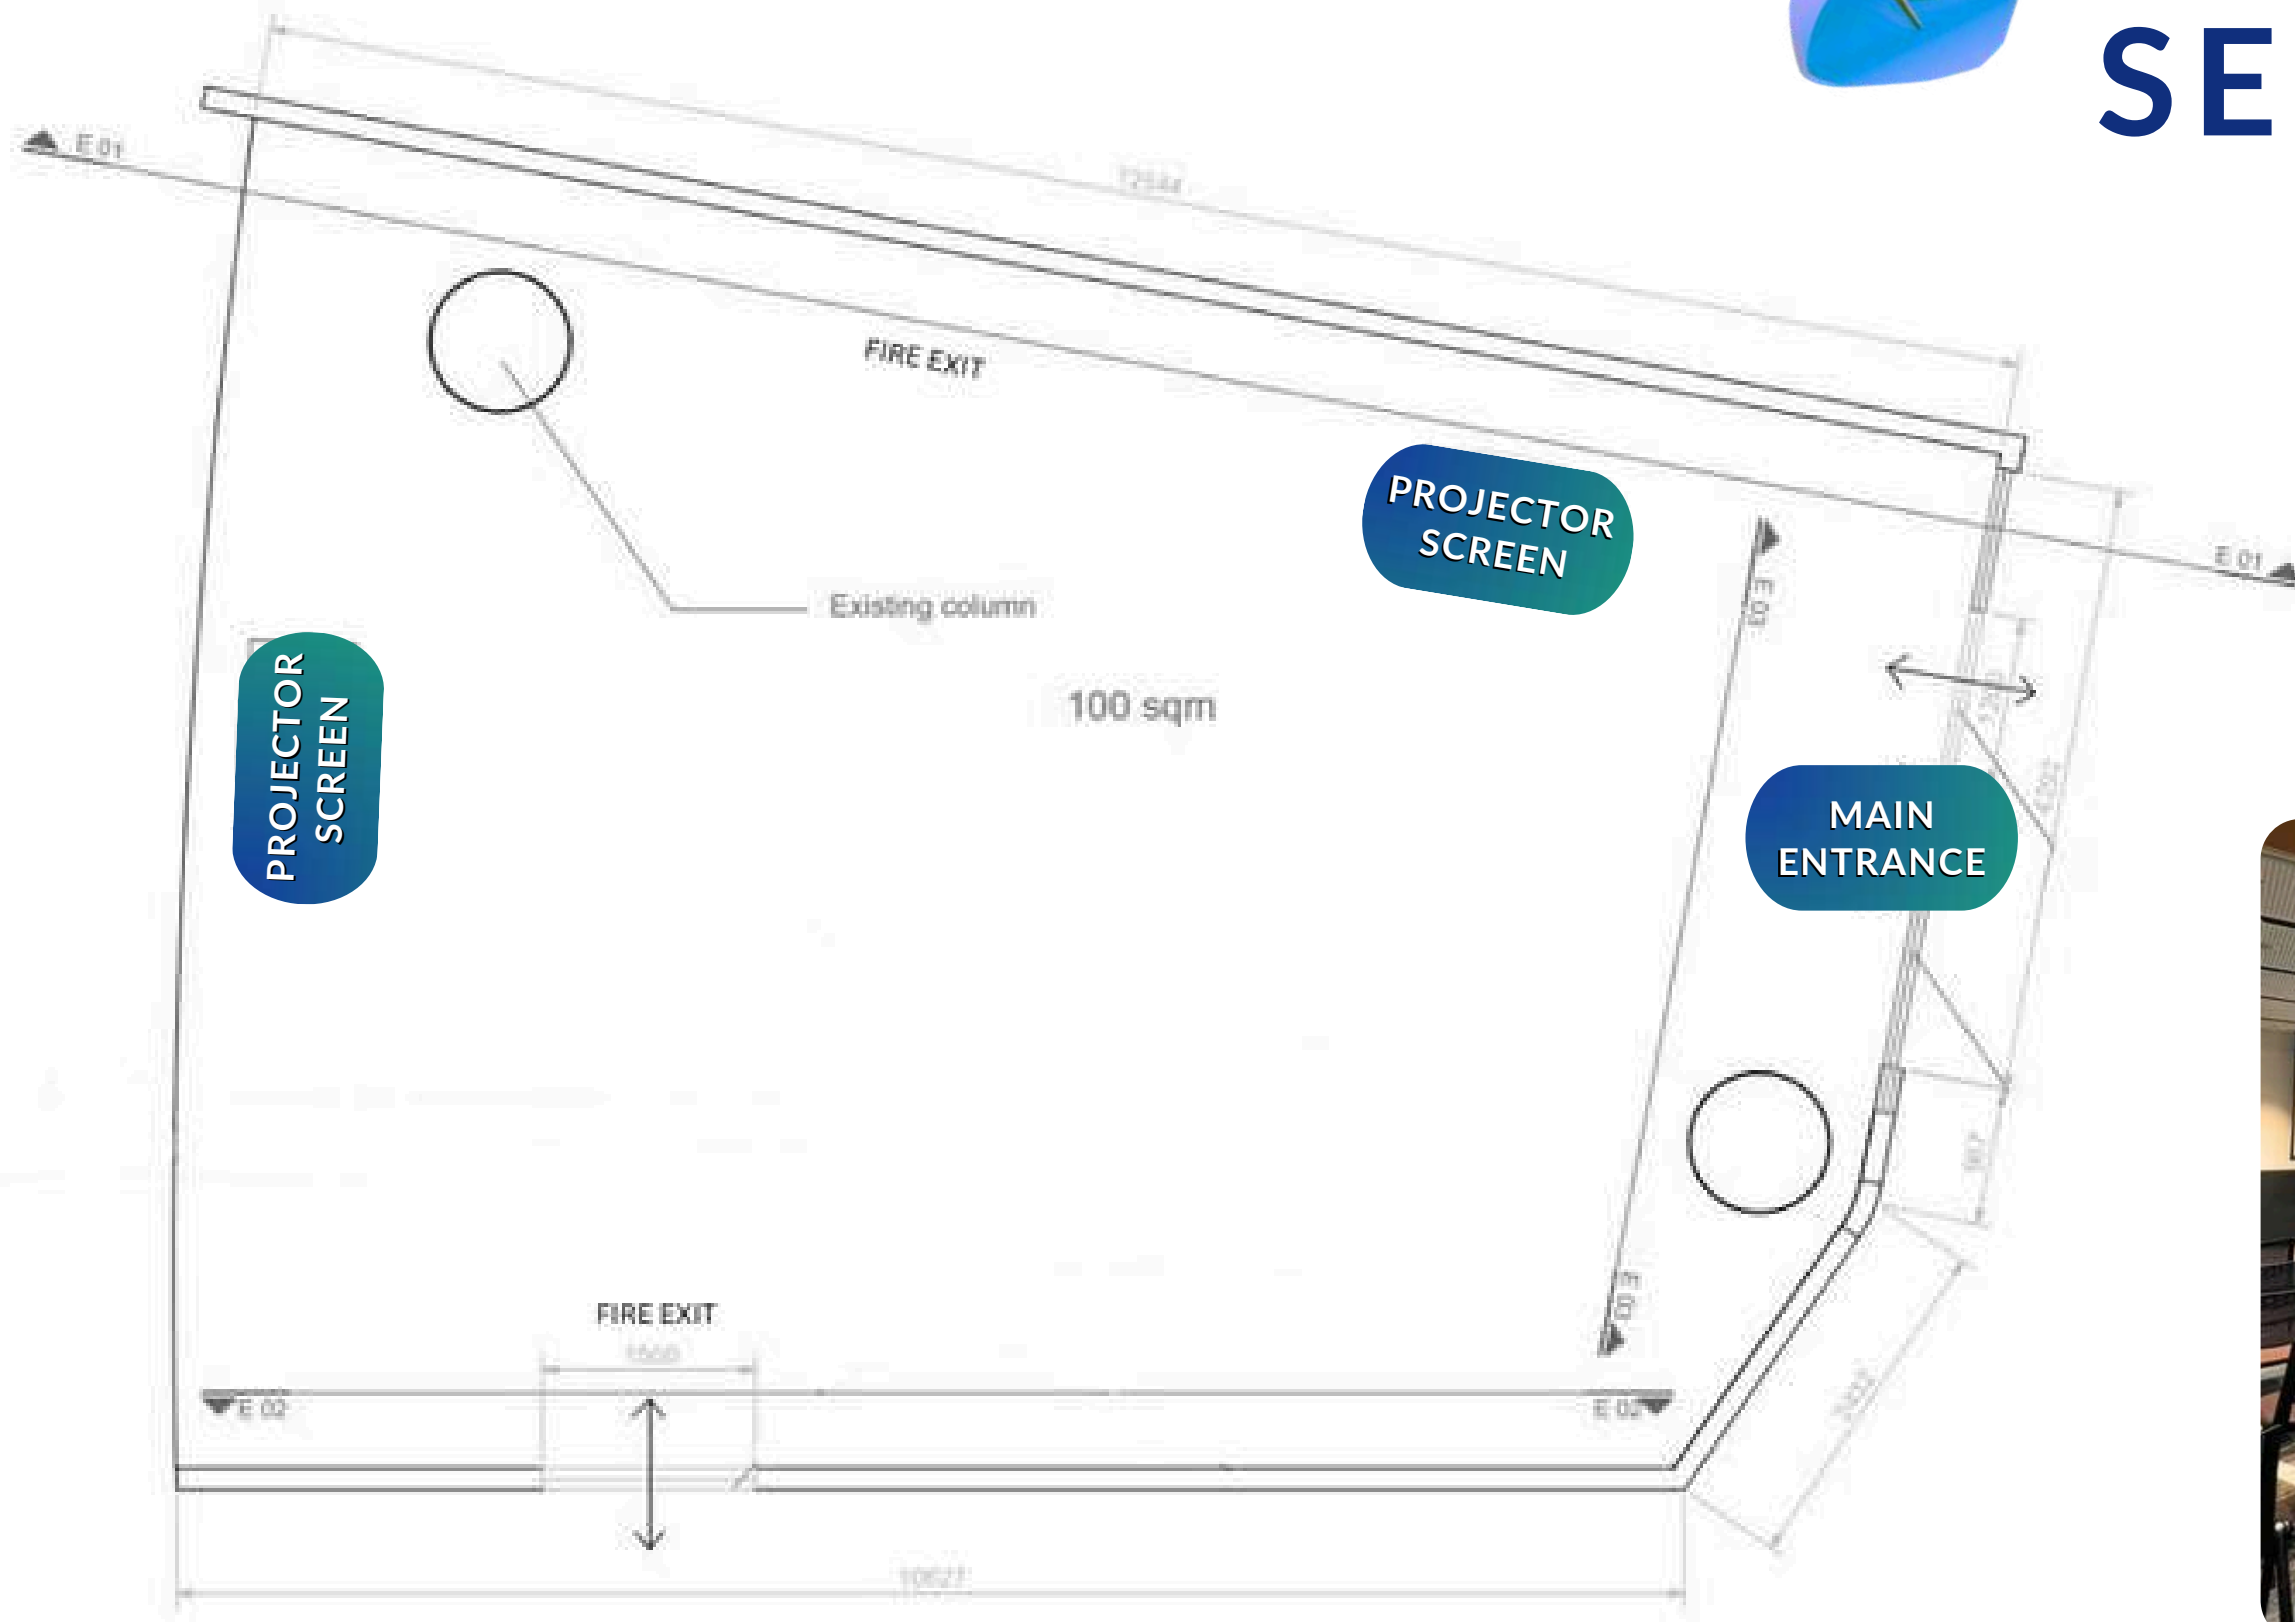

SEMINAR ROOM VENUE LAYOUT