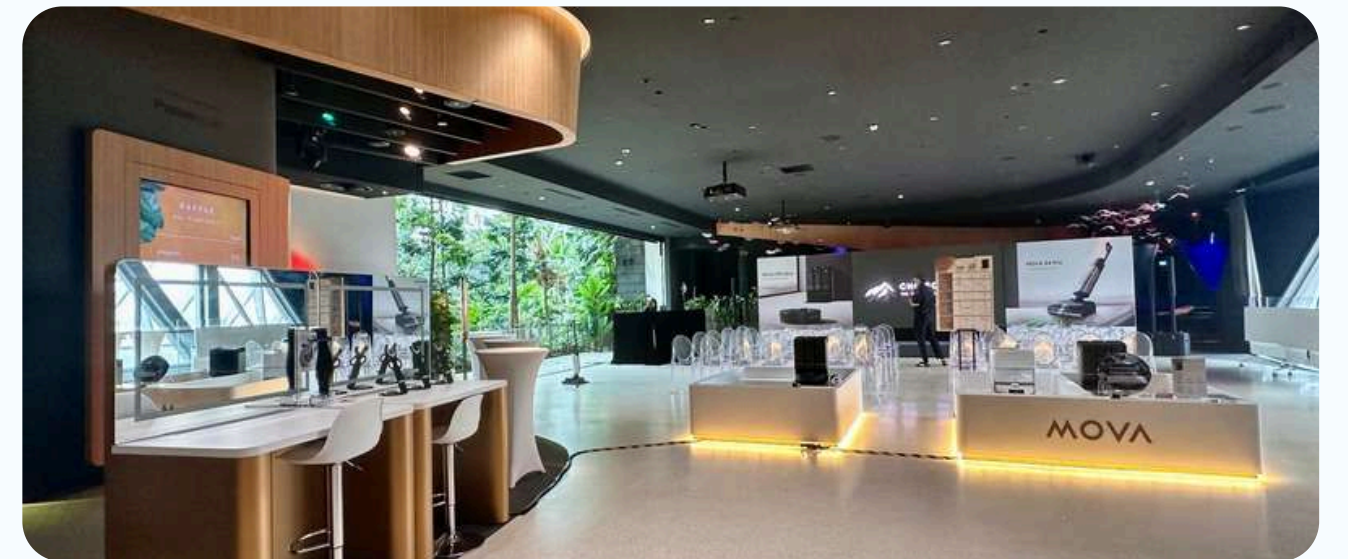

3,000 sqm

Buyout > 400 guests

Basic AV Equipment

Complimentary Wifi

Panel of Renowned Caterers

Exclusive Balcony with a Vantage View of the Jewel Rain Vortex

PAST BUYOUT EVENTS

BRAND EXPERIENCES

PAST BUYOUT EVENTS

FESTIVALS & PRODUCT LAUNCHES

PAST BUYOUT EVENTS

FAMILY DAY & CORPORATE FUNCTIONS

CLOUD9 PIAZZA

Perched atop Jewel Changi Airport, Cloud9 Piazza elevates your events with panoramic views of the iconic Jewel Rain Vortex and lush greenery under weatherproof conditions. After nightfall, enjoy a charming evening under the stars, with close-up views of the Rain Vortex's stunning Light & Sound show.