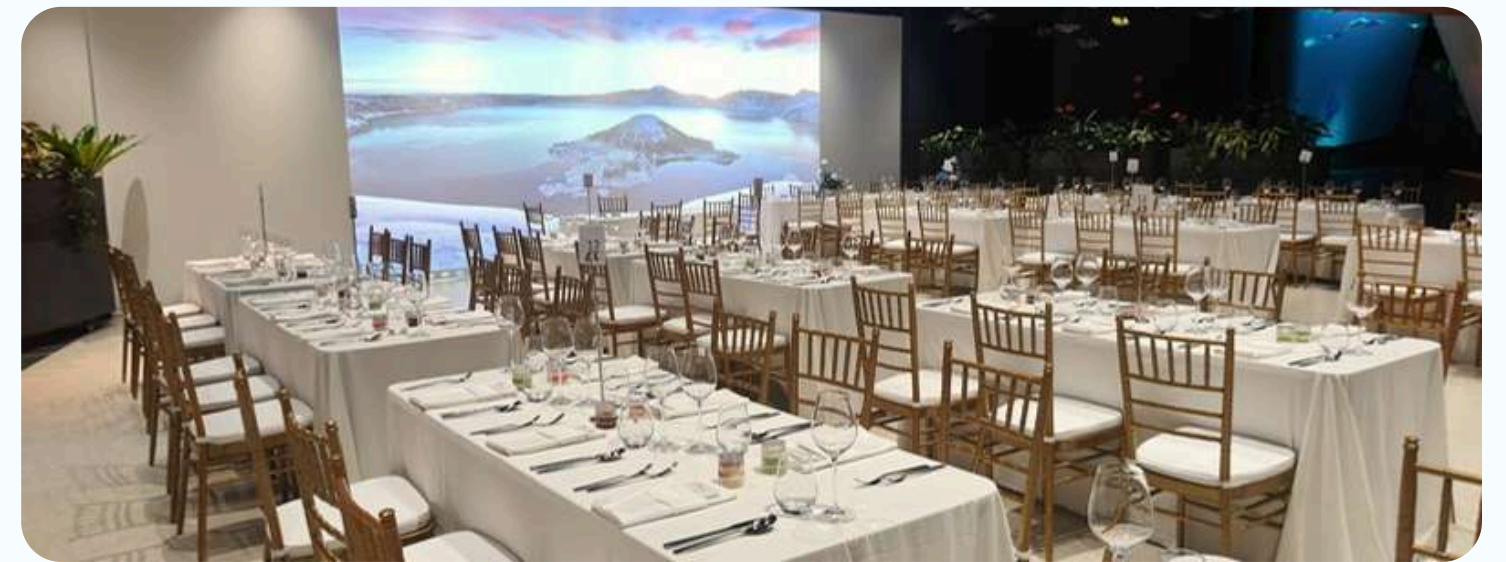

RAIN VORTEX VIEW

Gallery

RAIN VORTEX VIEW GALLERY

Rain Vortex View Gallery is a versatile venue suited for meetings, conferences, cocktail receptions, and seated dining events. A fully equipped adjacent kitchen supports seamless catering by established partners, while basic AV facilities are available for presentations and speeches.

205 sqm

Standing Cocktail: up to 150 guests

Banquet: up to 12 rounds of 10 seats

Theatre: up to 250 seats

Double U Shape: up to 45 seats

Basic AV Equipment

Complimentary Wifi

Panel of Renowned Caterers

Exclusive Balcony with a Vantage View of the Jewel Rain Vortex

JEWEL RAIN VORTEX

VENUE LAYOUT

PAST RECEPTION & BANQUET EVENTS

PAST MEETINGS & CONFERENCES

MANAGEMENT WORK PLAN RETREAT & COMMUNITY ENGAGEMENTS

PAST MEETINGS & CONFERENCES

MEDIA CONFERENCES

EXTENDED EVENT SPACE

**Available as an add-on when you book the Vortex View Gallery*

Located adjacent to Rain Vortex View Gallery, Garden of Harmony offers a distinctive extension that enhances both scale and experience. An immersive, interactive garden that comes alive with music, it creates a unique and engaging atmosphere for guests. Highly versatile, the space can be easily configured as a lounge, mini theatre, or a dedicated area for experiential activities, making it an ideal complement to your main event.