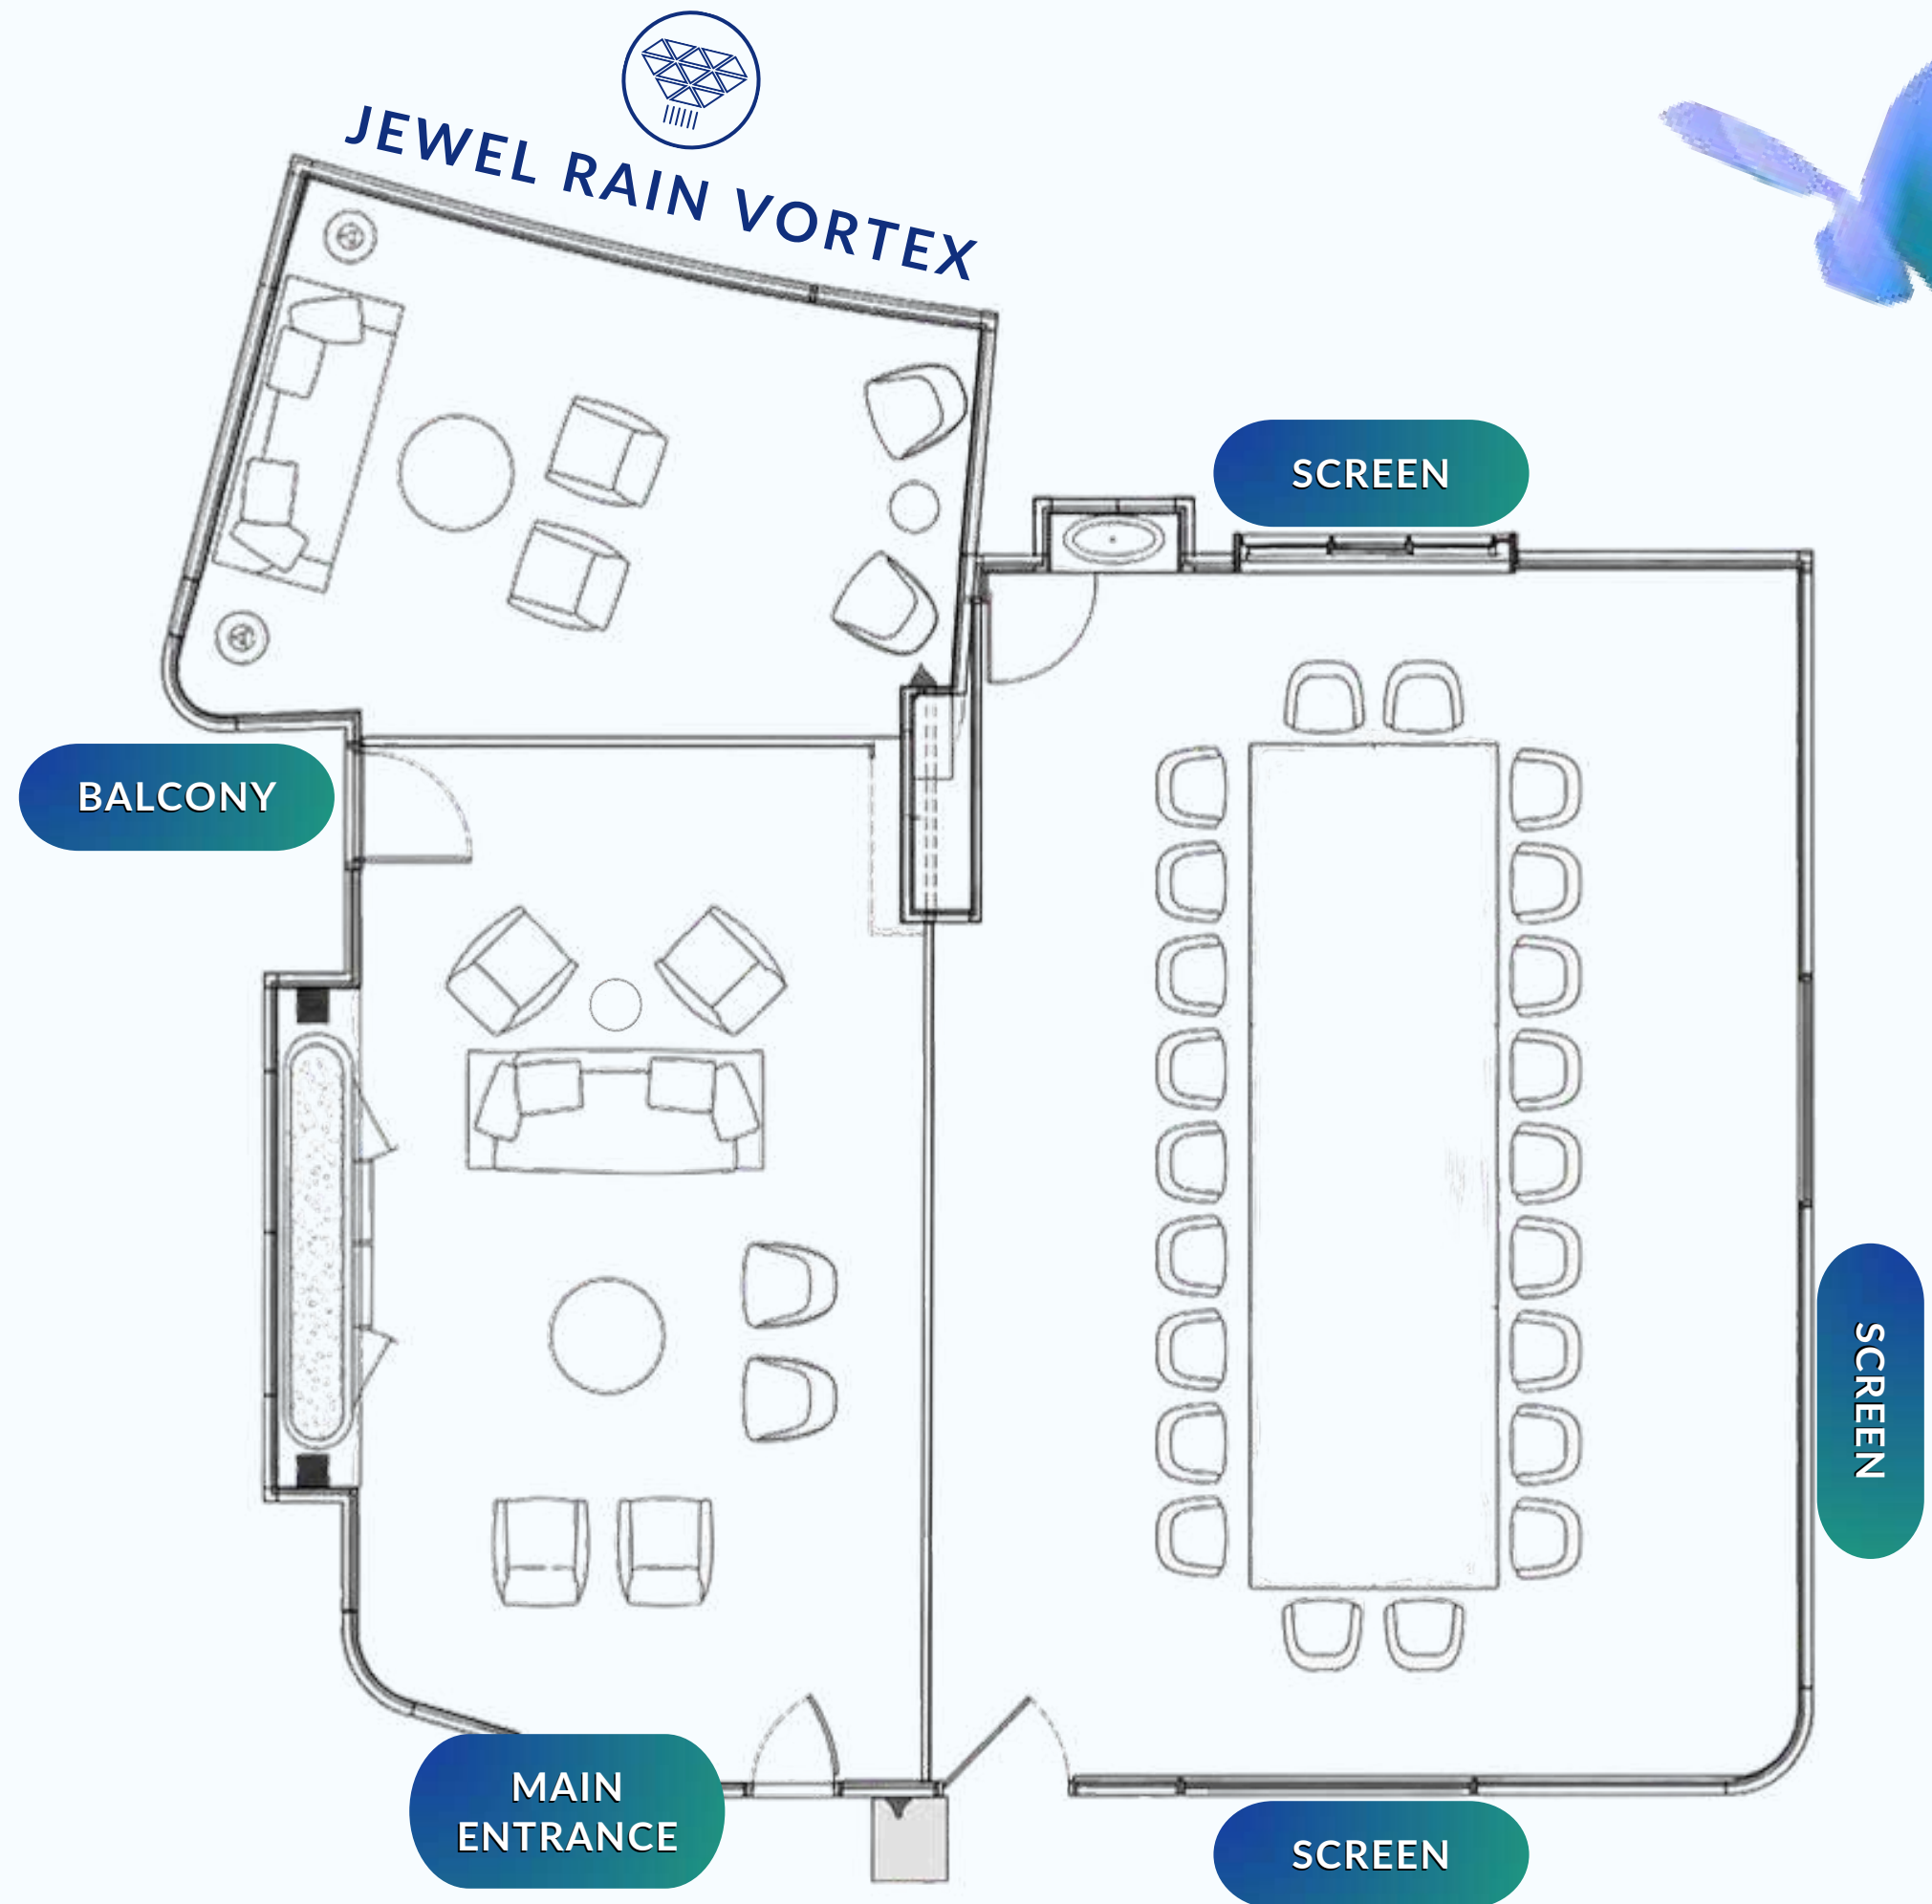

PAST MEETINGS & CONFERENCES

MEDIA CONFERENCES

EXTENDED EVENT SPACE

**Available as an add-on when you book the Vortex View Gallery*

Located adjacent to Rain Vortex View Gallery, Garden of Harmony offers a distinctive extension that enhances both scale and experience. An immersive, interactive garden that comes alive with music, it creates a unique and engaging atmosphere for guests. Highly versatile, the space can be easily configured as a lounge, mini theatre, or a dedicated area for experiential activities, making it an ideal complement to your main event.

VALLEY VIEW

Private Suite

VALLEY VIEW PRIVATE SUITE

Designed for exclusivity and comfort, this suite features a formal boardroom with meeting facilities alongside an adjoining lounge area, making it ideal for board meetings, senior management discussions, and the hosting of distinguished guests. The open balcony, overlooking Jewel's iconic Rain Vortex and verdant surroundings, offers a refined garden setting perfect for a relaxing tea reception.

92 sqm

Basic AV Equipment

≤ 30 guests

Complimentary Wifi

Panel of Renowned
Caterers

Exclusive Balcony with a Vantage
View of the Jewel Rain Vortex

VENUE LAYOUT

PAST EVENTS

132 sqm

Theatre: up to 100 seats

Cluster: up to 8 sets of 8 seats

Complimentary Wifi

Flipchart Board and Whiteboards with Coloured Markers (subject to availability)

Panel of Renowned Caterers

Basic AV Equipment