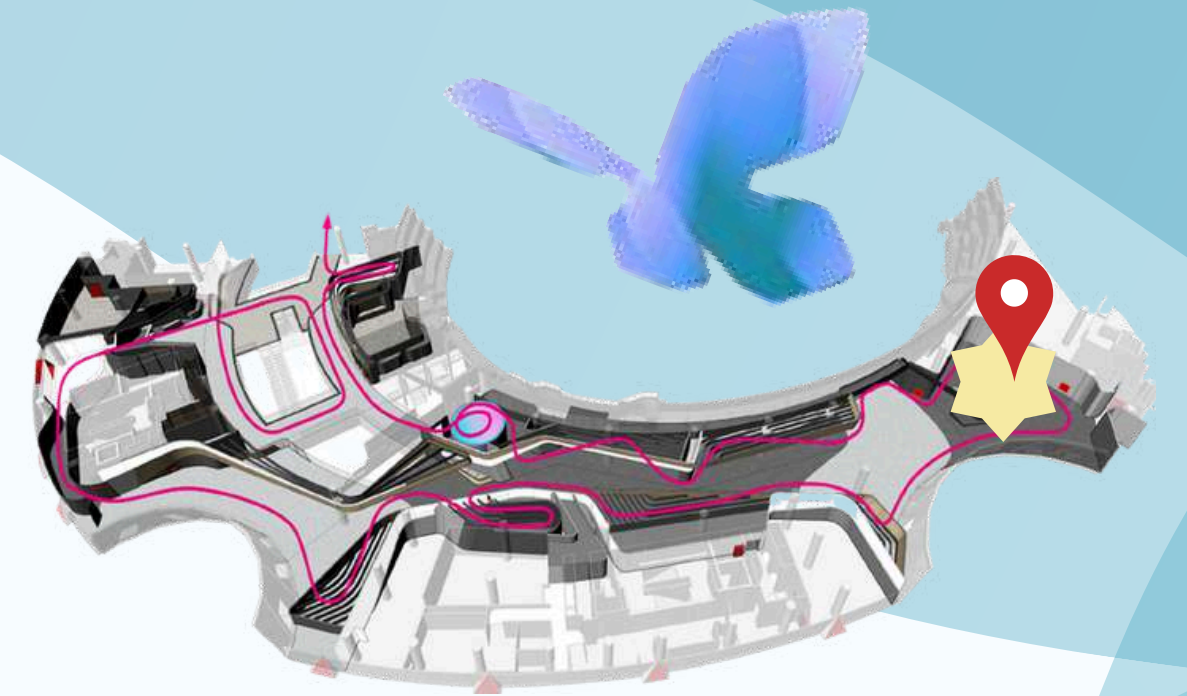

Exclusive Balcony with a Vantage View of the Jewel Rain Vortex

JEWEL RAIN VORTEX

VENUE LAYOUT

PAST RECEPTION & BANQUET EVENTS

PAST MEETINGS & CONFERENCES

MANAGEMENT WORK PLAN RETREAT & COMMUNITY ENGAGEMENTS

PAST MEETINGS & CONFERENCES

MEDIA CONFERENCES

EXTENDED EVENT SPACE

**Available as an add-on when you book the Vortex View Gallery*

Located adjacent to Rain Vortex View Gallery, Garden of Harmony offers a distinctive extension that enhances both scale and experience. An immersive, interactive garden that comes alive with music, it creates a unique and engaging atmosphere for guests. Highly versatile, the space can be easily configured as a lounge, mini theatre, or a dedicated area for experiential activities, making it an ideal complement to your main event.