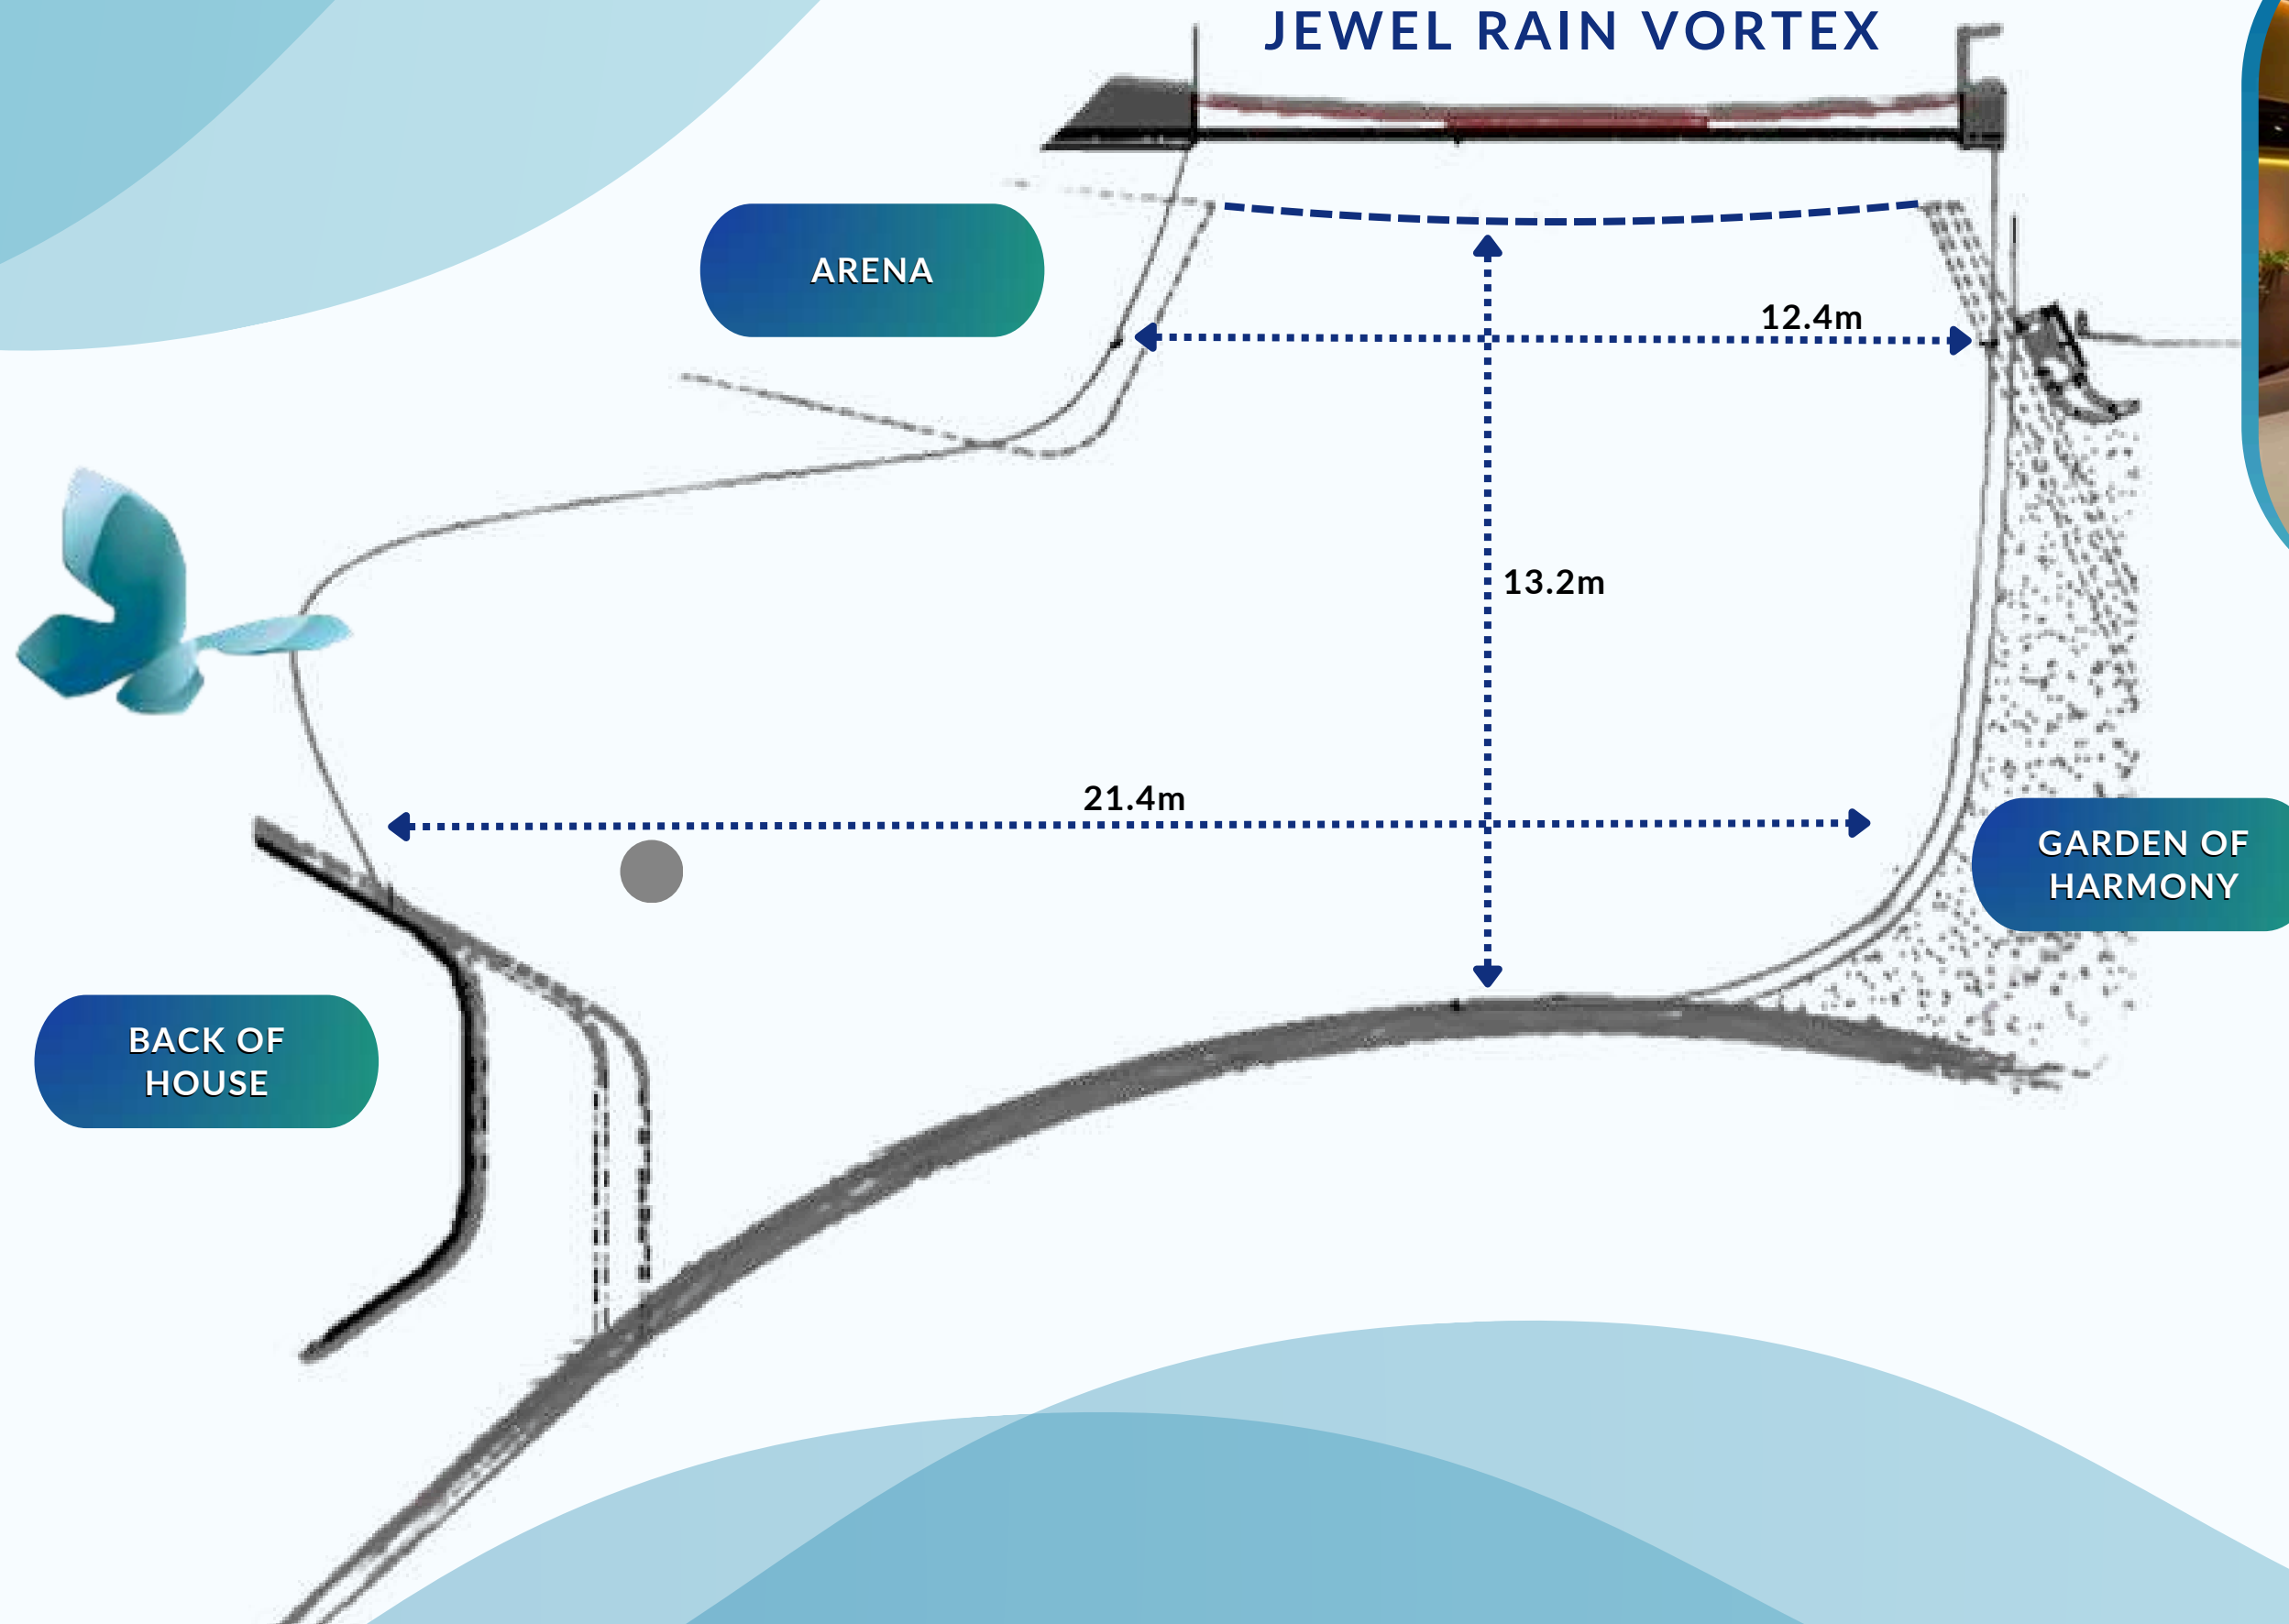

Exclusive Balcony with a Vantage View of the Jewel Rain Vortex

JEWEL RAIN VORTEX

VENUE LAYOUT

PAST RECEPTION & BANQUET EVENTS

PAST MEETINGS & CONFERENCES

MANAGEMENT WORK PLAN RETREAT & COMMUNITY ENGAGEMENTS

PAST MEETINGS & CONFERENCES

MEDIA CONFERENCES

EXTENDED EVENT SPACE

**Available as an add-on when you book the Vortex View Gallery*

Located adjacent to Rain Vortex View Gallery, Garden of Harmony offers a distinctive extension that enhances both scale and experience. An immersive, interactive garden that comes alive with music, it creates a unique and engaging atmosphere for guests. Highly versatile, the space can be easily configured as a lounge, mini theatre, or a dedicated area for experiential activities, making it an ideal complement to your main event.