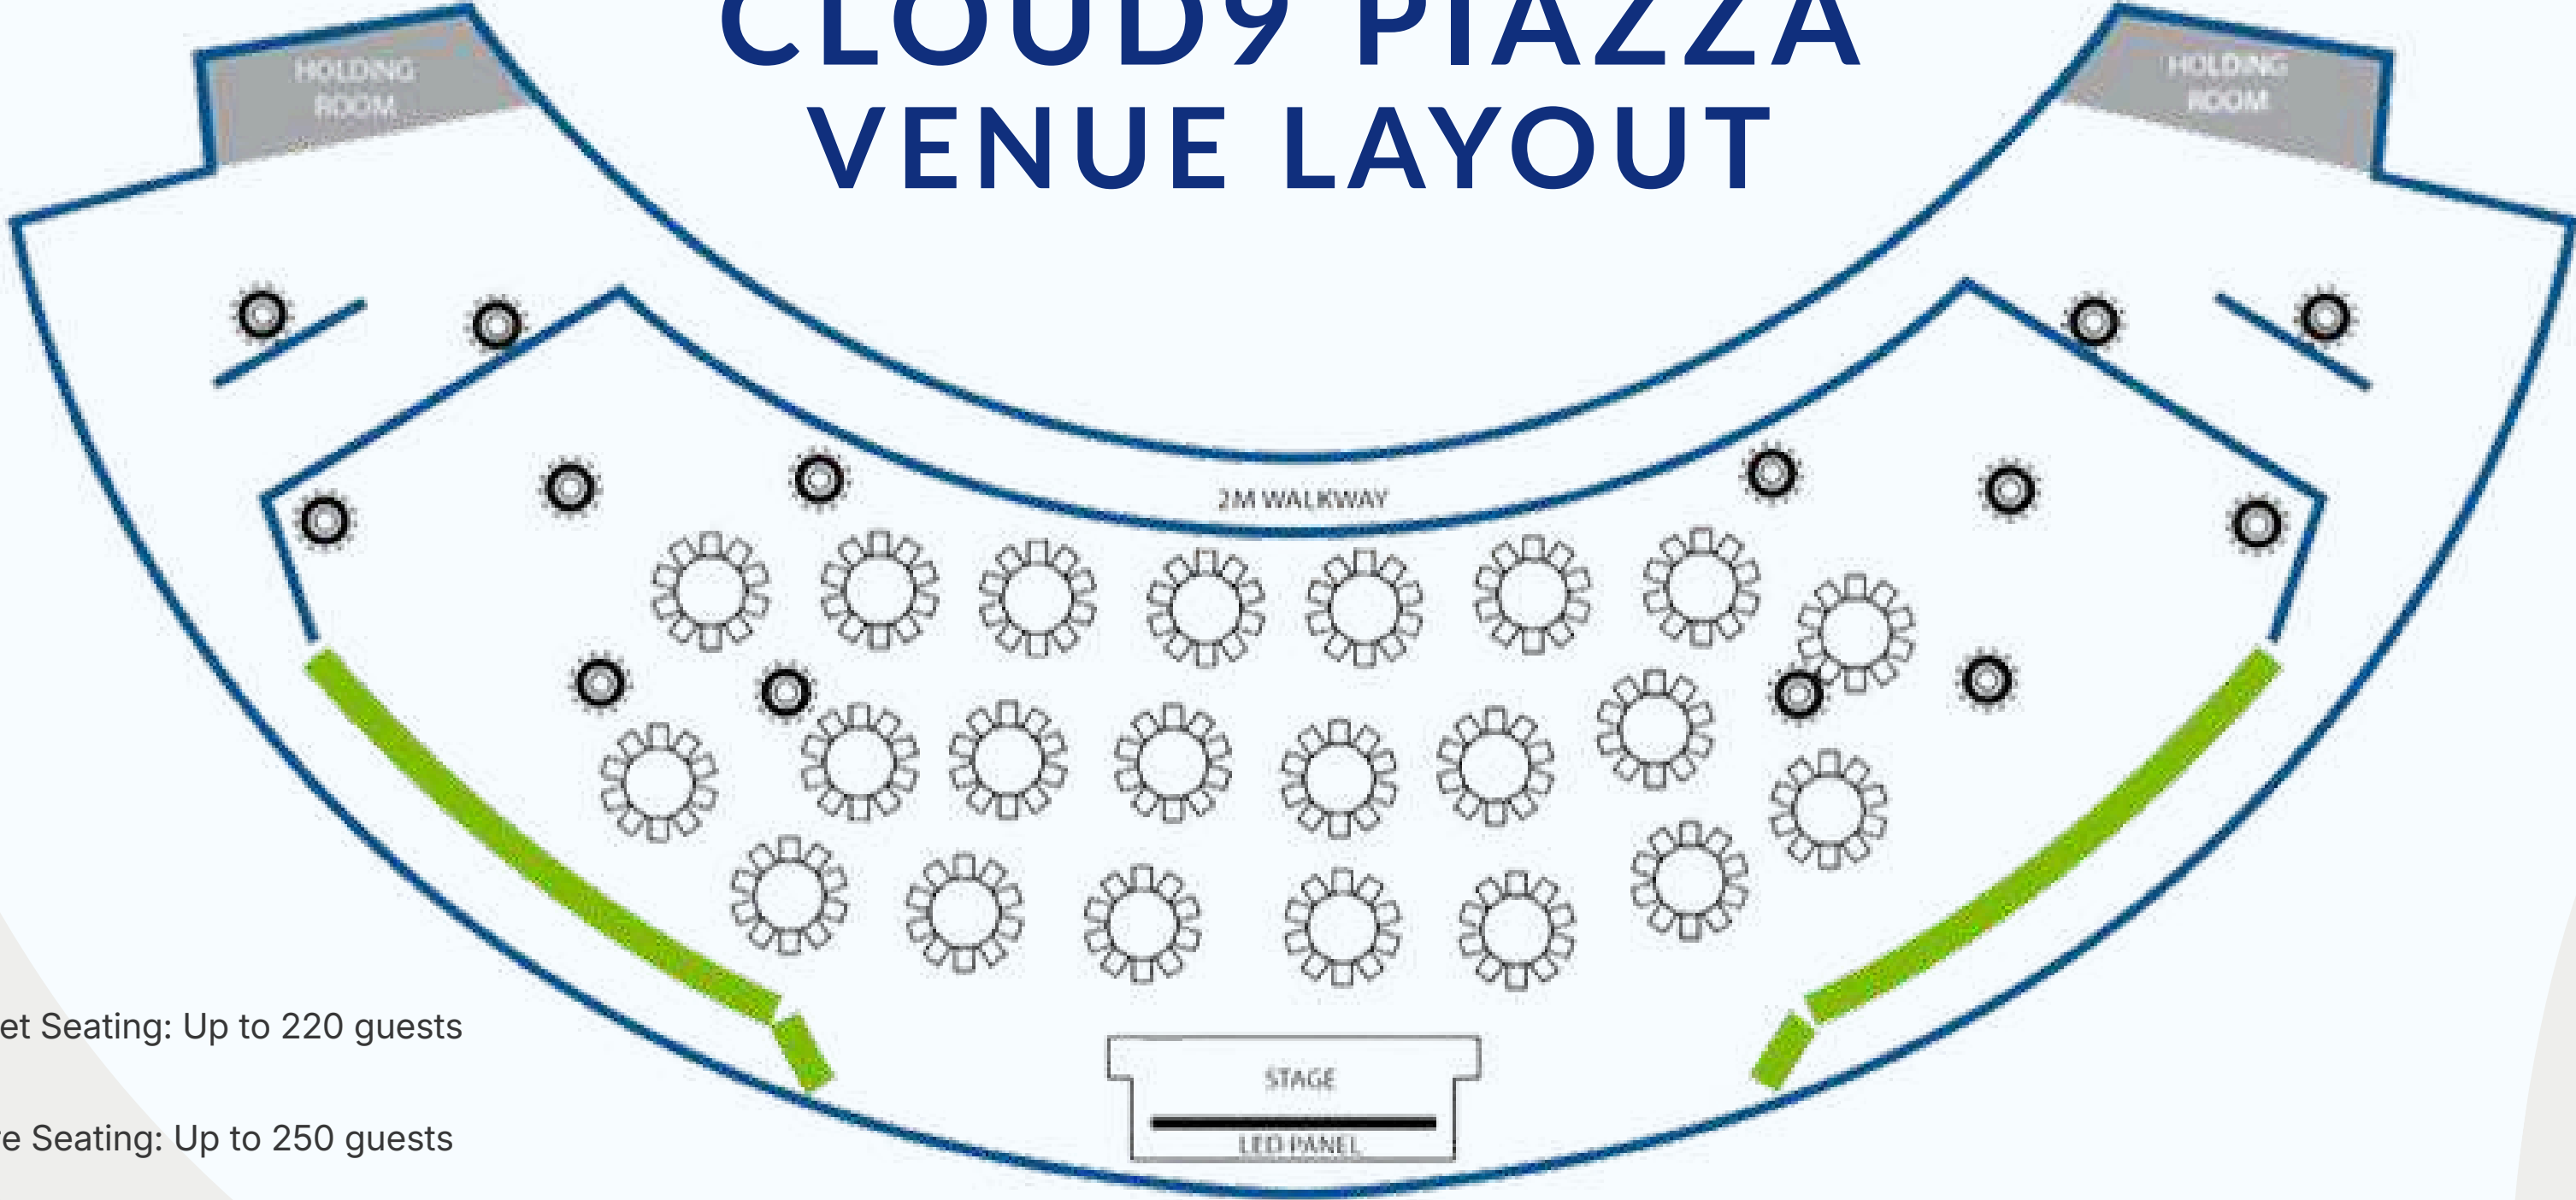

With a sizeable area of 1,000 sqm, Cloud9 Piazza takes your event off the beaten track and offers limitless possibilities within its picturesque grounds.

CLOUD9 PIAZZA VENUE LAYOUT

 Banquet Seating: Up to 220 guests