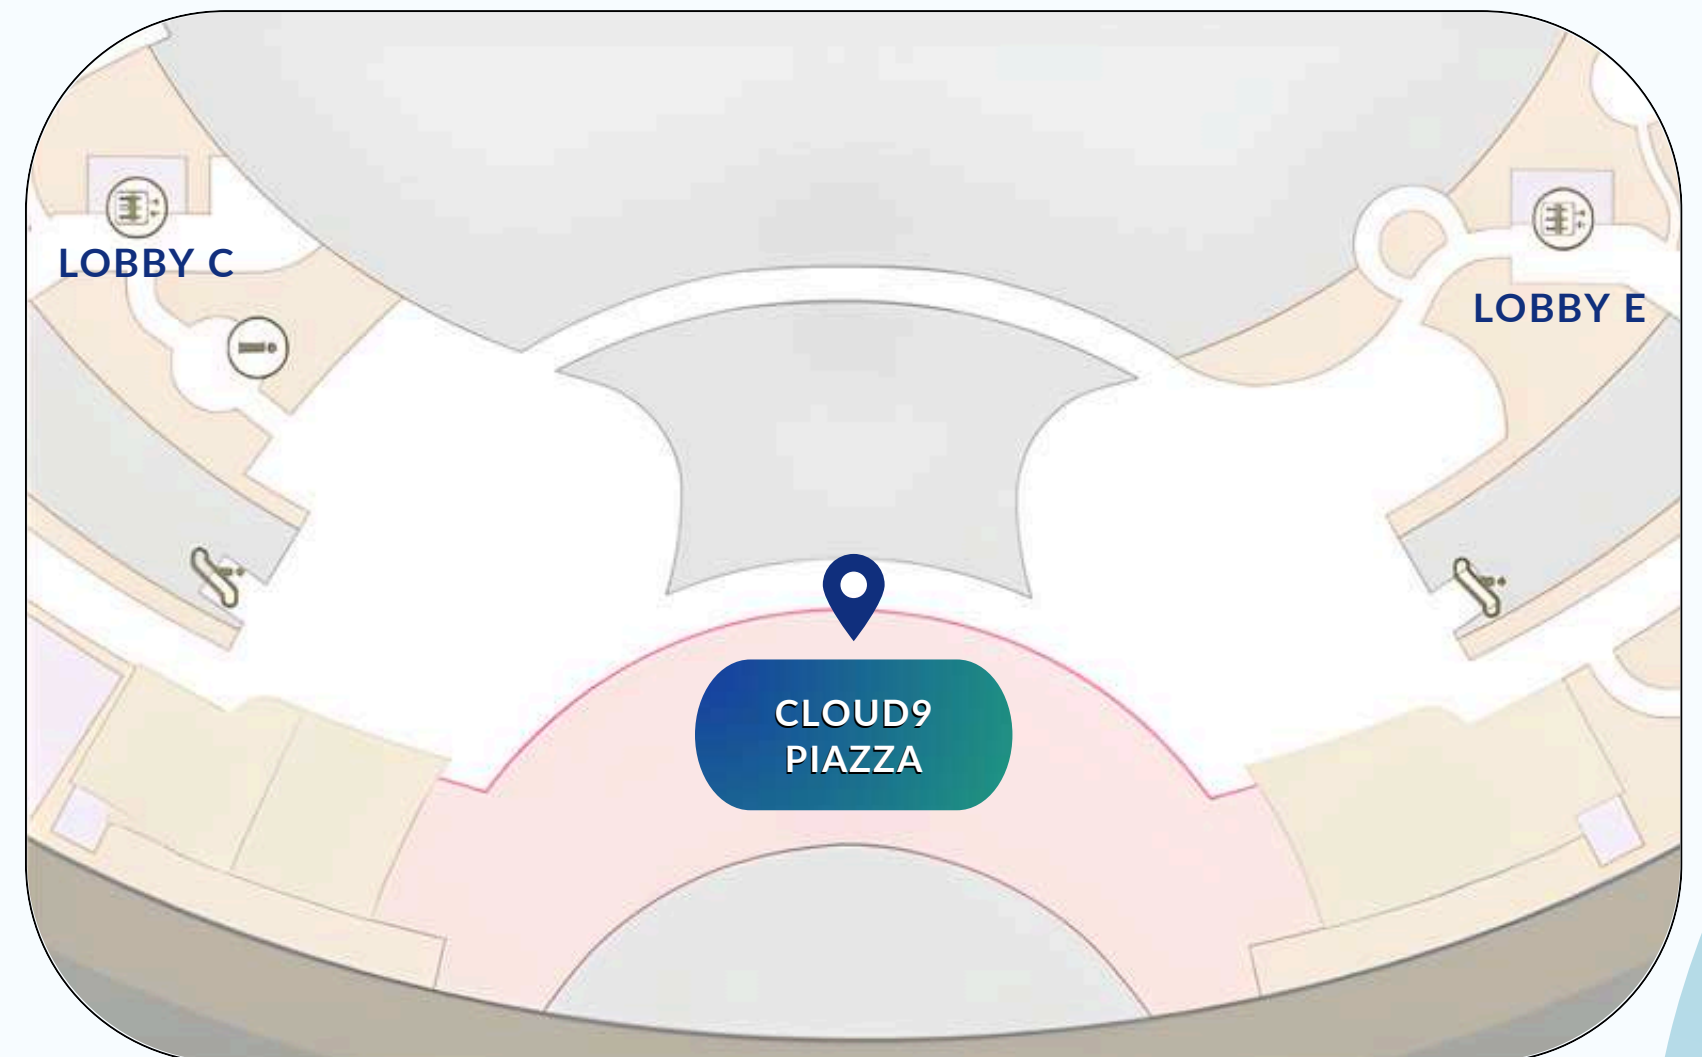

EXCLUSIVE
BUYOUT

VORTEX VIEW
GALLERY

VALLEY VIEW
PRIVATE SUITE

CLOUD9
PIAZZA

AREA	132 sqm	3,000 sqm	205 sqm	92 sqm	1,000 sqm
CAPACITY	Theatre ≤ 100	≤ 400	Banquet ≤ 120 Cocktail ≤ 200 Conference ≤ 200	≤ 40	Banquet ≤ 200 Cocktail ≤ 300 Theatre ≤ 250
WIFI	✓	✓	✓	✓	✓
POWER & DATA PROVISIONS	✓	✓	✓	✓	✓
BASIC AV EQUIPMENT	✓	✓	✓	✓	Packages Available
OTHER AMENITIES	Tables & Chairs				Hedges for Privacy, Coolers

For enquiries on venue booking please email to ces.sales@changiairport.com

DIRECTIONS TO JEWEL VENUES

CHANGI EXPERIENCE STUDIO, VALLEY VIEW PRIVATE SUITE

Level 4, Between Lift Lobby F and Lobby C

CLOUD9 PIAZZA

Level 5, Between Lift Lobby C and Lobby E

CONNECT WITH US

 ces.sales@changiairport.com

 <https://bit.ly/ChangiAirportVenues>

 Watch our venues highlights here:
<https://bit.ly/DiscoverCESVenues>