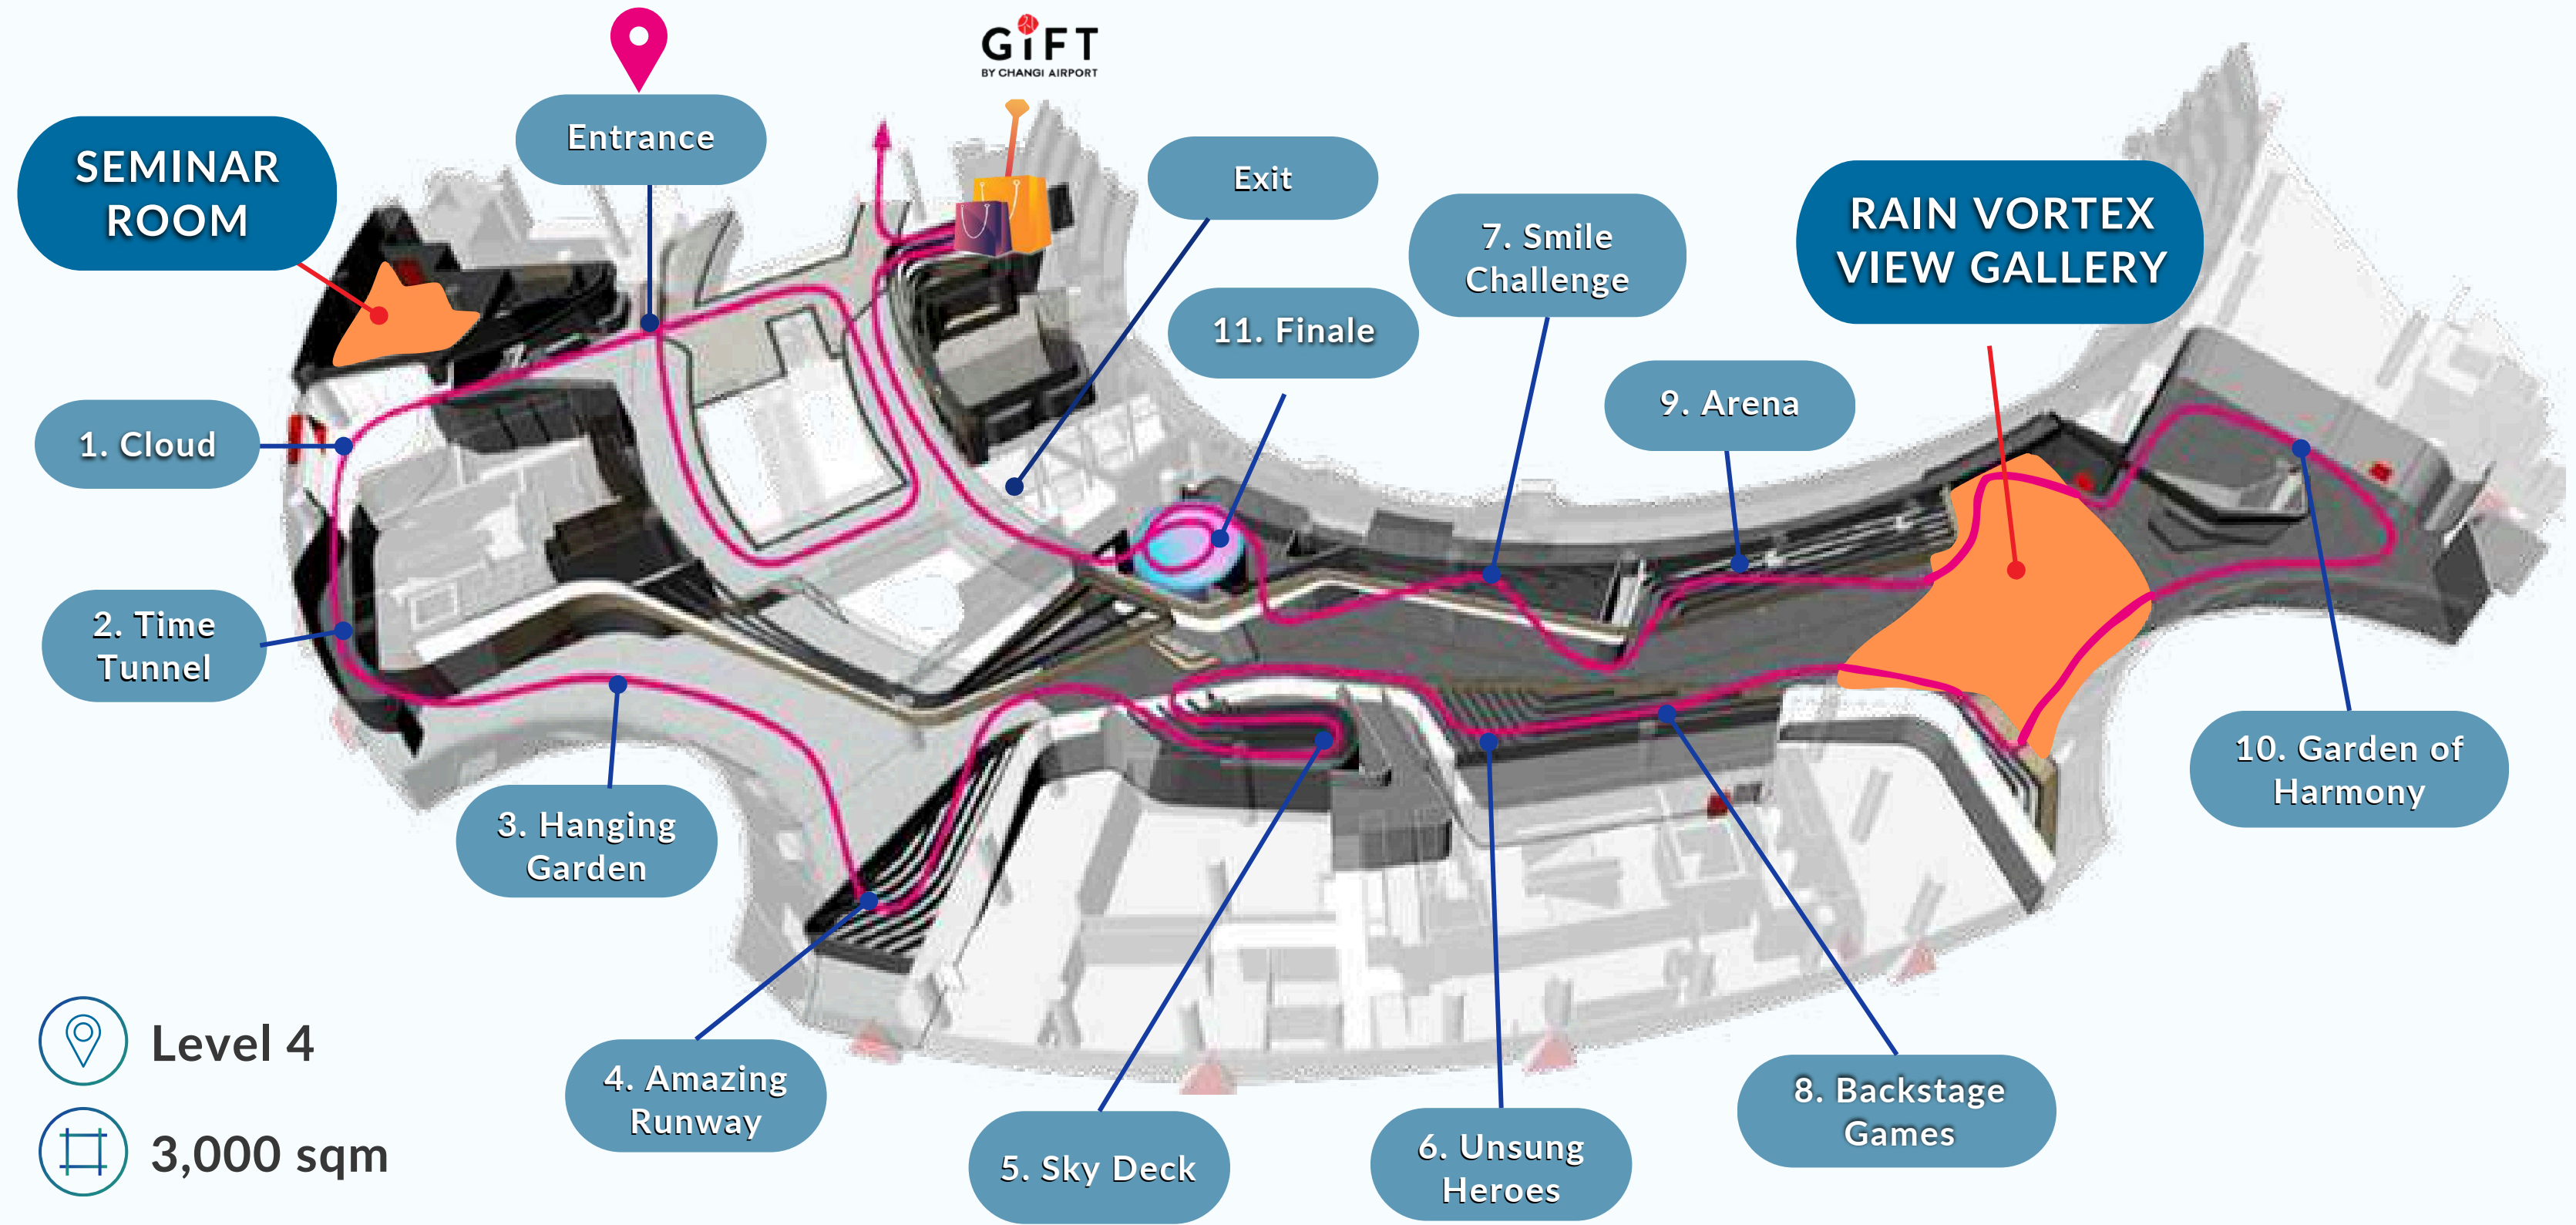

Featuring over 10 content zones and 20 touchpoints, this engaging journey offers visitors of all ages - including corporate guests - a captivating glimpse into the world behind one of the world's best airports.

RAIN VORTEX VIEW

Gallery

RAIN VORTEX VIEW GALLERY

Rain Vortex View Gallery is a versatile venue suited for meetings, conferences, cocktail receptions, and seated dining events. A fully equipped adjacent kitchen supports seamless catering by established partners, while basic AV facilities are available for presentations and speeches.

Exclusive Balcony with a Vantage View of the Jewel Rain Vortex

JEWEL RAIN VORTEX

VENUE LAYOUT

PAST RECEPTION & BANQUET EVENTS

PAST MEETINGS & CONFERENCES

MANAGEMENT WORK PLAN RETREAT & COMMUNITY ENGAGEMENTS

PAST MEETINGS & CONFERENCES

MEDIA CONFERENCES

EXTENDED EVENT SPACE

**Available as an add-on when you book the Vortex View Gallery*

Located adjacent to Rain Vortex View Gallery, Garden of Harmony offers a distinctive extension that enhances both scale and experience. An immersive, interactive garden that comes alive with music, it creates a unique and engaging atmosphere for guests. Highly versatile, the space can be easily configured as a lounge, mini theatre, or a dedicated area for experiential activities, making it an ideal complement to your main event.