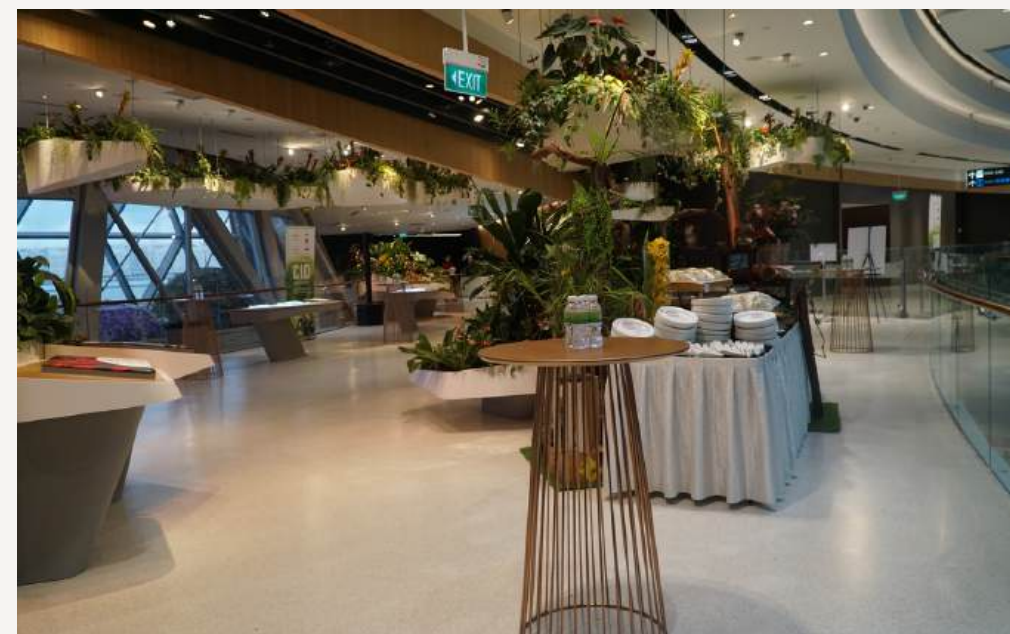

CHANGI EXPERIENCE STUDIO MAP

📍 Level 4

📐 3,000 sqm

EXCLUSIVE STUDIO BUYOUT FOR PRIVATE EVENTS

Event Space (venue is rentable separately)

With a spacious layout in the studio providing ample mingling space, and a unique central event space located in its heart, Changi Experience Studio is an ideal venue for networking receptions, corporate lunch and dinner, conferences, company townhalls, family day events, corporate retreats, and team building events. Within the studio, there is an exclusive 12m-long balcony offering panoramic and unblocked views of the Jewel Rain Vortex, making for a stunning backdrop guaranteed to impress your guests.

**Family
Day
Events**

**Industry
Workshop
Events**

PAST BUYOUT PRIVATE EVENTS

**Corporate
Conference
Events**

**Product
Launch
Events**

STUDIO EVENT SPACE- MEETINGS & CONFERENCES

Businesses looking for a unique venue for conferences and corporate meetings will find **Changi Experience Studio's Event Space** an interesting one. Theatre-style conference seating set against full height glass panels offering a picturesque view of the Jewel Rain Vortex, coupled with easy access to engaging interactive exhibits, make for a memorable experience full of enjoyable moments amid your formal programme line-up. Additional AV and logistics set-up can be arranged to meet your specific events needs.