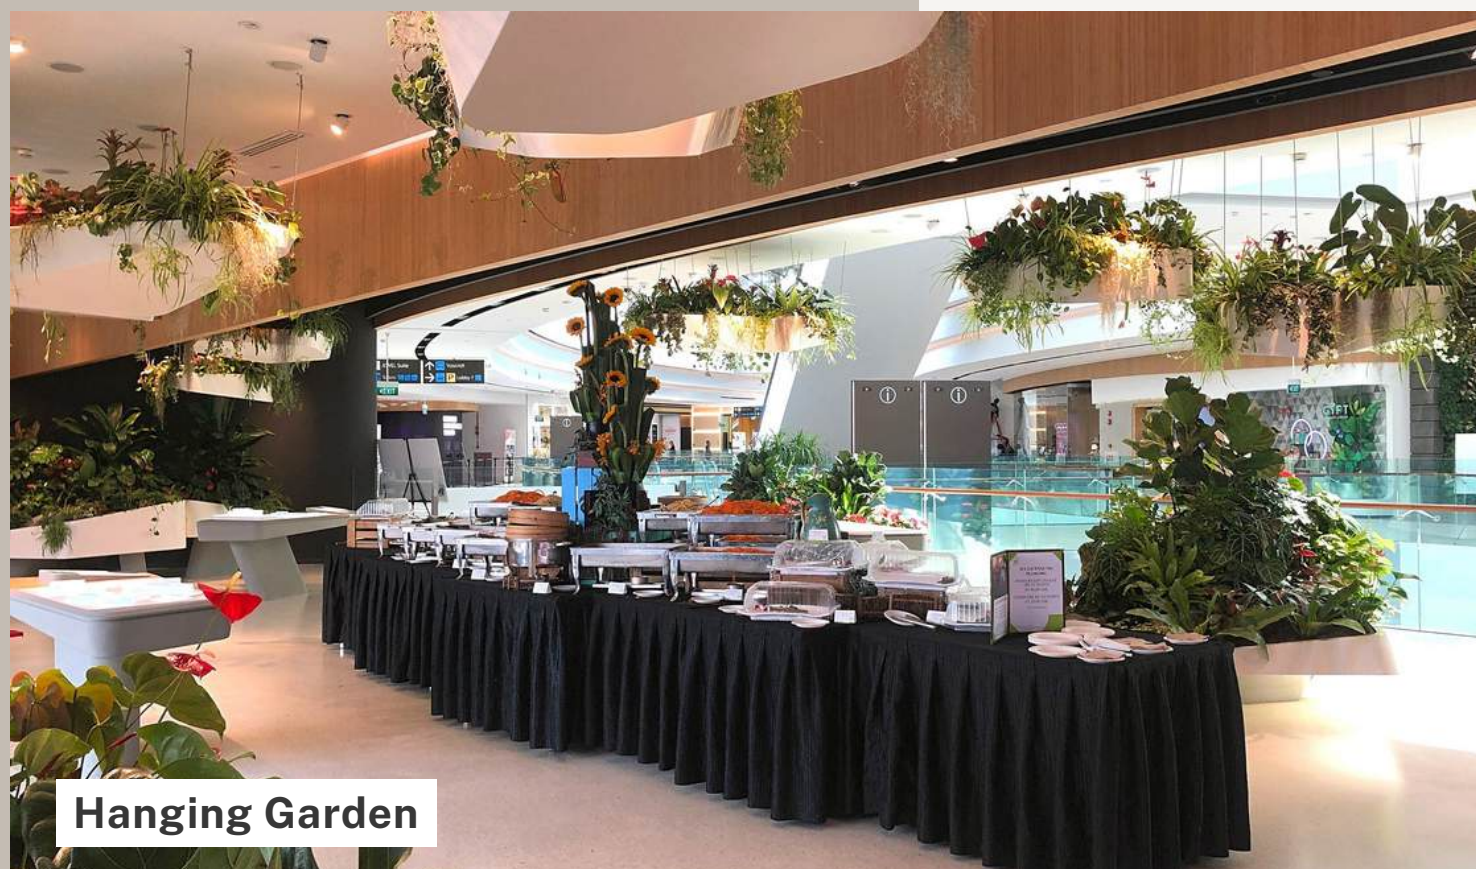

CHANGI EXPERIENCE STUDIO MAP

📍 Level 4

📐 3,000 sqm

EXCLUSIVE STUDIO BUYOUT FOR PRIVATE EVENTS

Event Space (venue is rentable separately)

With a spacious layout in the studio providing ample mingling space, and a unique central event space located in its heart, Changi Experience Studio is an ideal venue for networking receptions, corporate lunch and dinner, conferences, company townhalls, family day events, corporate retreats, and team building events. Within the studio, there is an exclusive 12m-long balcony offering panoramic and unblocked views of the Jewel Rain Vortex, making for a stunning backdrop guaranteed to impress your guests.

Hanging Garden

3,000 sqm

Basic AV Equipment

Buyout > 400 Guests

Complimentary Wifi

Exclusive Balcony with
a Vantage View of the
Majestic Jewel Rain Vortex

Panel of Renowned Caterers

PAST BUYOUT PRIVATE EVENTS

**Family
Day
Events**

**Industry
Workshop
Events**

PAST BUYOUT PRIVATE EVENTS

**Corporate
Conference
Events**

**Product
Launch
Events**

STUDIO EVENT SPACE- MEETINGS & CONFERENCES

Businesses looking for a unique venue for conferences and corporate meetings will find **Changi Experience Studio's Event Space** an interesting one. Theatre-style conference seating set against full height glass panels offering a picturesque view of the Jewel Rain Vortex, coupled with easy access to engaging interactive exhibits, make for a memorable experience full of enjoyable moments amid your formal programme line-up. Additional AV and logistics set-up can be arranged to meet your specific events needs.