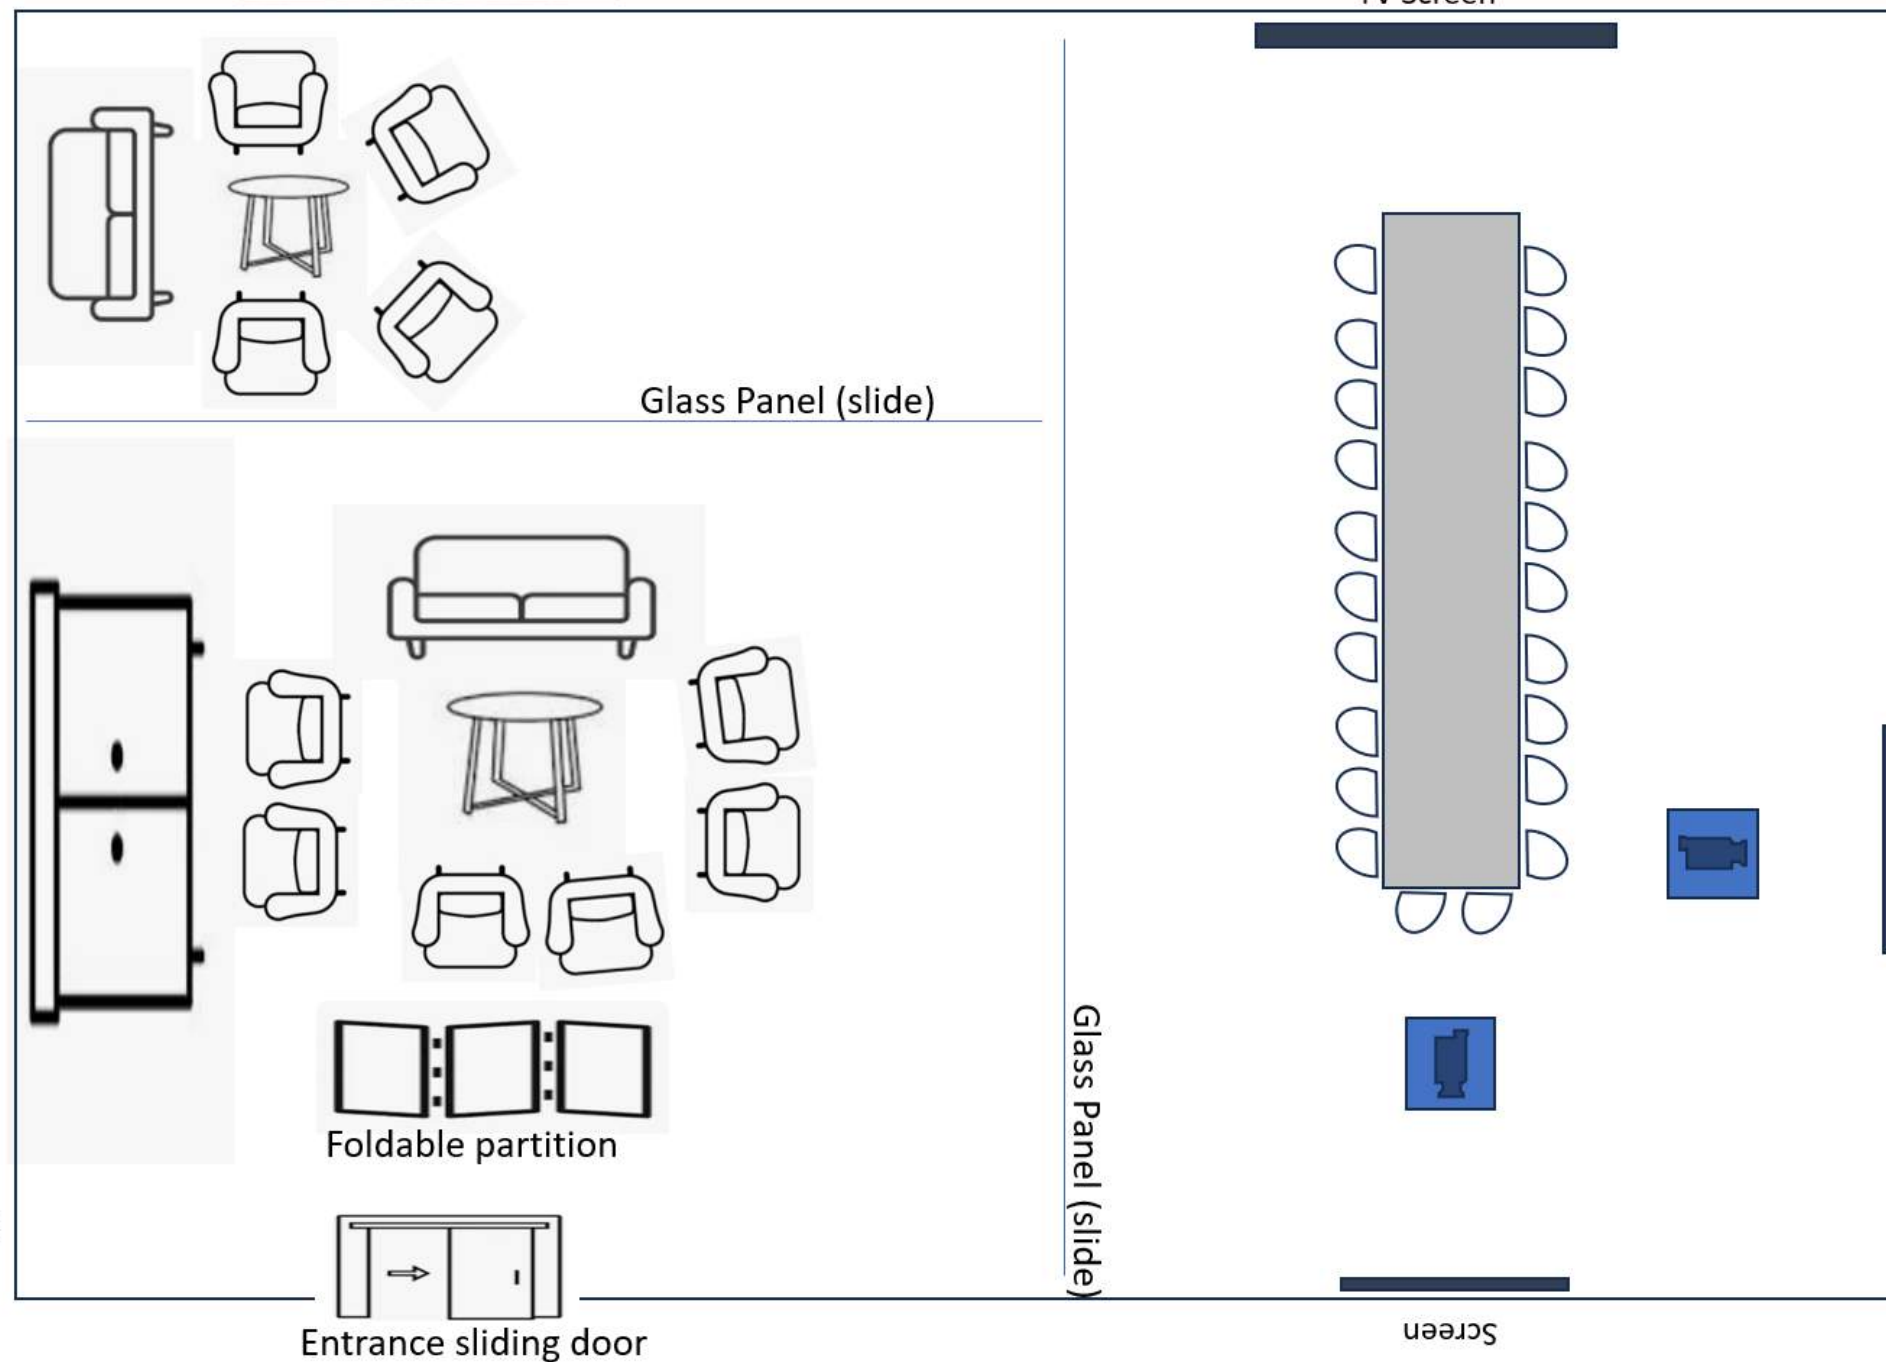

Layout and maximum capacity: Theatre (up to 120 seats), Cluster (7 sets of 6 seats), Banquet (5 rounds of 10 seats)

Please contact us for more information about the seminar packages.

-  132 sqm
-  Flipchart Board and Whiteboards with Coloured Markers
-  Basic AV Equipment
-  Complimentary Wifi
-  Panel of Renowned Caterers

Banquet setting

Cluster setting

Theatre setting

PAST EVENTS AT THE SEMINAR ROOM

Family Day Events

Corporate Seminar Events

VALLEY VIEW PRIVATE SUITE

With a formal boardroom section equipped with meeting facilities and an attached lounge area providing luxurious comfort, the suite is ideal for board and senior management meetings, as well as hosting distinguished guests. The highlight of the room is the open balcony overlooking the Shiseido Forest Valley, providing idyllic views of the valley's lush greenery, perfect for a relaxing tea reception in a garden setting.

92 sqm

≤ 30 Guests

Basic AV Equipment

Complimentary Wifi

Panel of Renowned Caterers

Exclusive Balcony with a Vantage View of the Majestic Jewel Rain Vortex

BANQUET LAYOUT

Balcony

92 sqm

≤ 30 Guests

Basic AV Equipment

Complimentary Wifi

Panel of Renowned Caterers

Exclusive Balcony with a Vantage View of the Majestic Jewel Rain Vortex

Valley View Private Suite

Not drawn to scale
For reference only