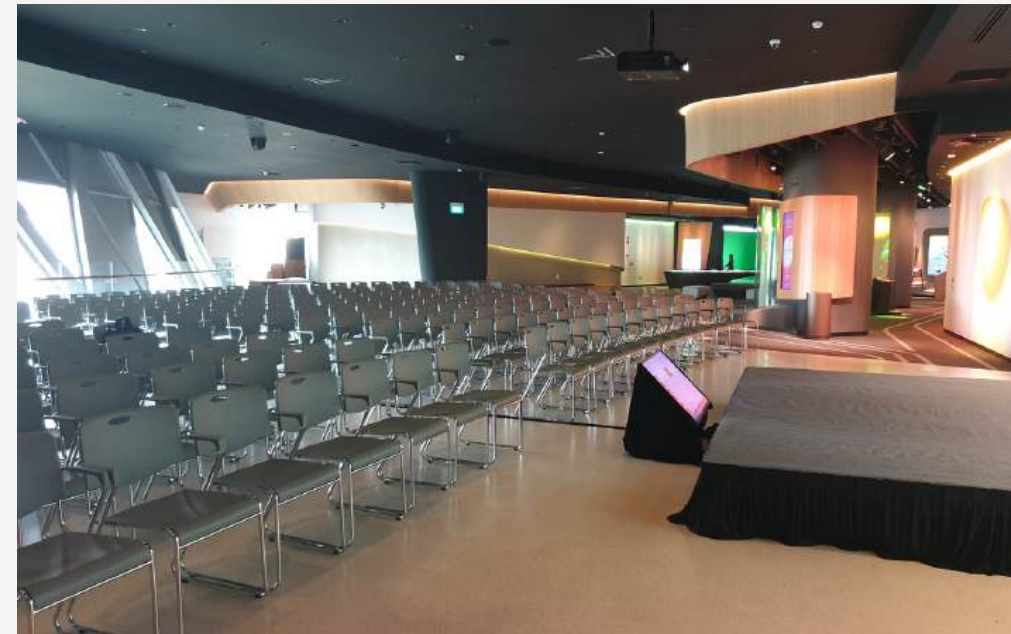

CHANGI EXPERIENCE STUDIO MAP

📍 Level 4

📐 3,000 sqm

EXCLUSIVE STUDIO BUYOUT FOR PRIVATE EVENTS

Event Space (venue is rentable separately)

With a spacious layout in the studio providing ample mingling space, and a unique central event space located in its heart, Changi Experience Studio is an ideal venue for networking receptions, corporate lunch and dinner, conferences, company townhalls, family day events, corporate retreats, and team building events. Within the studio, there is an exclusive 12m-long balcony offering panoramic and unblocked views of the Jewel Rain Vortex, making for a stunning backdrop guaranteed to impress your guests.

**Family
Day
Events**

**Industry
Workshop
Events**

PAST BUYOUT PRIVATE EVENTS

**Corporate
Conference
Events**

**Product
Launch
Events**

STUDIO EVENT SPACE- MEETINGS & CONFERENCES

Businesses looking for a unique venue for conferences and corporate meetings will find **Changi Experience Studio's Event Space** an interesting one. Theatre-style conference seating set against full height glass panels offering a picturesque view of the Jewel Rain Vortex, coupled with easy access to engaging interactive exhibits, make for a memorable experience full of enjoyable moments amid your formal programme line-up. Additional AV and logistics set-up can be arranged to meet your specific events needs.

-  205 sqm
-  Theatre: up to 250 seats
-  Double U Shape ~ 45 seats
-  Basic AV Equipment
-  Complimentary Wifi
-  Panel of Renowned Caterers
-  Exclusive Balcony with a Vantage View of the Majestic Jewel Rain Vortex

FLOORPLAN OF THE EVENT SPACE

-  205 sqm
-  Theatre: up to 250 seats
-  Double U Shape ~ 45 seats
-  Basic AV Equipment
-  Complimentary Wifi
-  Panel of Renowned Caterers
-  Exclusive Balcony with a Vantage View of the Majestic Jewel Rain Vortex