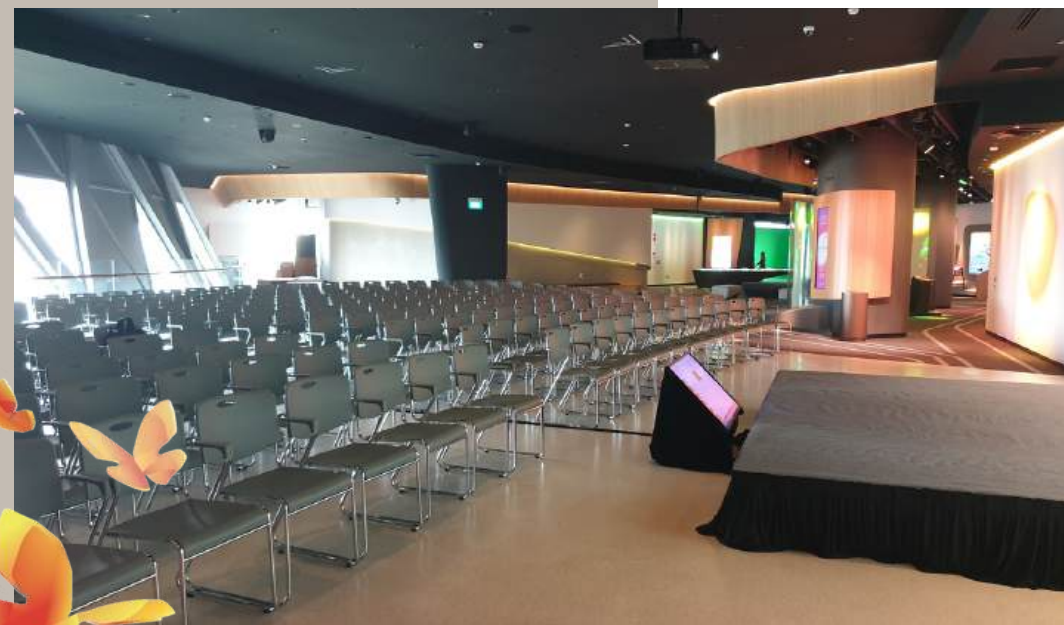

CHANGI EXPERIENCE STUDIO MAP

📍 Level 4

📐 3,000 sqm

EXCLUSIVE STUDIO BUYOUT FOR PRIVATE EVENTS

Event Space (venue is rentable separately)

With a spacious layout in the studio providing ample mingling space, and a unique central event space located in its heart, Changi Experience Studio is an ideal venue for networking receptions, corporate lunch and dinner, conferences, company townhalls, family day events, corporate retreats, and team building events. Within the studio, there is an exclusive 12m-long balcony offering panoramic and unblocked views of the Jewel Rain Vortex, making for a stunning backdrop guaranteed to impress your guests.

**Family
Day
Events**

**Industry
Workshop
Events**

PAST BUYOUT PRIVATE EVENTS

**Corporate
Conference
Events**

**Product
Launch
Events**

STUDIO EVENT SPACE- MEETINGS & CONFERENCES

Businesses looking for a unique venue for conferences and corporate meetings will find **Changi Experience Studio's Event Space** an interesting one. Theatre-style conference seating set against full height glass panels offering a picturesque view of the Jewel Rain Vortex, coupled with easy access to engaging interactive exhibits, make for a memorable experience full of enjoyable moments amid your formal programme line-up. Additional AV and logistics set-up can be arranged to meet your specific events needs.

-  205 sqm
-  Theatre: up to 250 seats
-  Double U Shape ~ 45 seats
-  Basic AV Equipment
-  Complimentary Wifi
-  Panel of Renowned Caterers
-  Exclusive Balcony with a Vantage View of the Majestic Jewel Rain Vortex

FLOORPLAN OF THE EVENT SPACE

-  205 sqm
-  Theatre: up to 250 seats
-  Double U Shape ~ 45 seats
-  Basic AV Equipment
-  Complimentary Wifi
-  Panel of Renowned Caterers
-  Exclusive Balcony with a Vantage View of the Majestic Jewel Rain Vortex