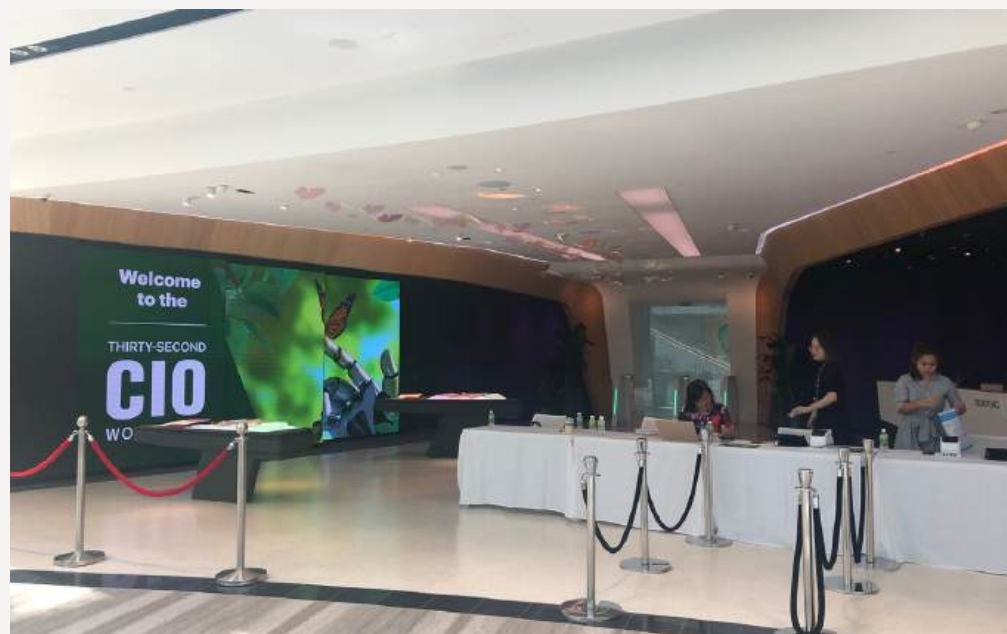

Event Venues

@ Jewel Changi Airport

ABOUT CHANGI EXPERIENCE STUDIO

In this first-of-its-kind digital attraction about Changi Airport, experience the wonder of technology that is first-in-Asia and uncover the secrets of the world's best airport through projection exhibits and experiential touchpoints, including interactive games and immersive shows. With over 10 content zones and 20 touchpoints, visitors - young and old alike and including corporate guests - will be blown away by the fascinating journey of discovery through the exciting virtual world of Changi Airport.

CHANGI EXPERIENCE STUDIO MAP

📍 Level 4

📐 3,000 sqm

EXCLUSIVE STUDIO BUYOUT FOR PRIVATE EVENTS

Event Space (venue is rentable separately)

With a spacious layout in the studio providing ample mingling space, and a unique central event space located in its heart, Changi Experience Studio is an ideal venue for networking receptions, corporate lunch and dinner, conferences, company townhalls, family day events, corporate retreats, and team building events. Within the studio, there is an exclusive 12m-long balcony offering panoramic and unblocked views of the Jewel Rain Vortex, making for a stunning backdrop guaranteed to impress your guests.

**Family
Day
Events**

**Industry
Workshop
Events**

PAST BUYOUT PRIVATE EVENTS

**Corporate
Conference
Events**

**Product
Launch
Events**

STUDIO EVENT SPACE- MEETINGS & CONFERENCES

Businesses looking for a unique venue for conferences and corporate meetings will find **Changi Experience Studio's Event Space** an interesting one. Theatre-style conference seating set against full height glass panels offering a picturesque view of the Jewel Rain Vortex, coupled with easy access to engaging interactive exhibits, make for a memorable experience full of enjoyable moments amid your formal programme line-up. Additional AV and logistics set-up can be arranged to meet your specific events needs.