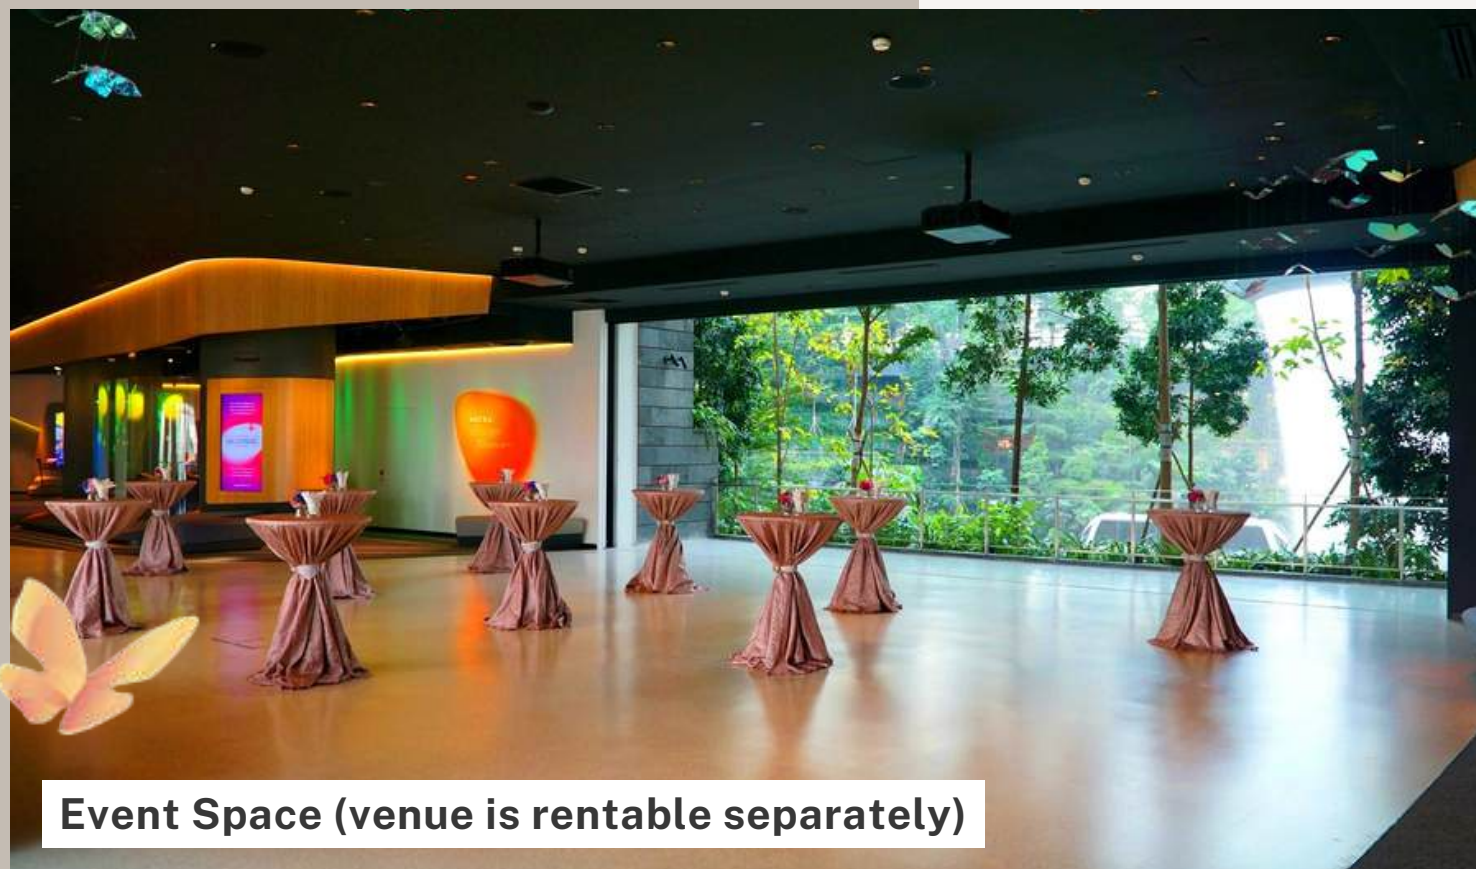

Located within this 3,000sqm studio is a range of unique event venues and meeting spaces which promises to deliver an engaging event experience that is truly like none other.

PAST CORPORATE CLIENTS

and more...

CHANGI EXPERIENCE STUDIO MAP

📍 Level 4

📐 3,000 sqm

EXCLUSIVE STUDIO BUYOUT FOR PRIVATE EVENTS

Event Space (venue is rentable separately)

With a spacious layout in the studio providing ample mingling space, and a unique central event space located in its heart, Changi Experience Studio is an ideal venue for networking receptions, corporate lunch and dinner, conferences, company townhalls, family day events, corporate retreats, and team building events. Within the studio, there is an exclusive 12m-long balcony offering panoramic and unblocked views of the Jewel Rain Vortex, making for a stunning backdrop guaranteed to impress your guests.

-  205 sqm
-  Theatre: up to 250 seats
-  Double U Shape ~ 45 seats
-  Basic AV Equipment
-  Complimentary Wifi
-  Panel of Renowned Caterers
-  Exclusive Balcony with a Vantage View of the Majestic Jewel Rain Vortex

FLOORPLAN OF THE EVENT SPACE

-  205 sqm
-  Theatre: up to 250 seats
-  Double U Shape ~ 45 seats
-  Basic AV Equipment
-  Complimentary Wifi
-  Panel of Renowned Caterers
-  Exclusive Balcony with a Vantage View of the Majestic Jewel Rain Vortex