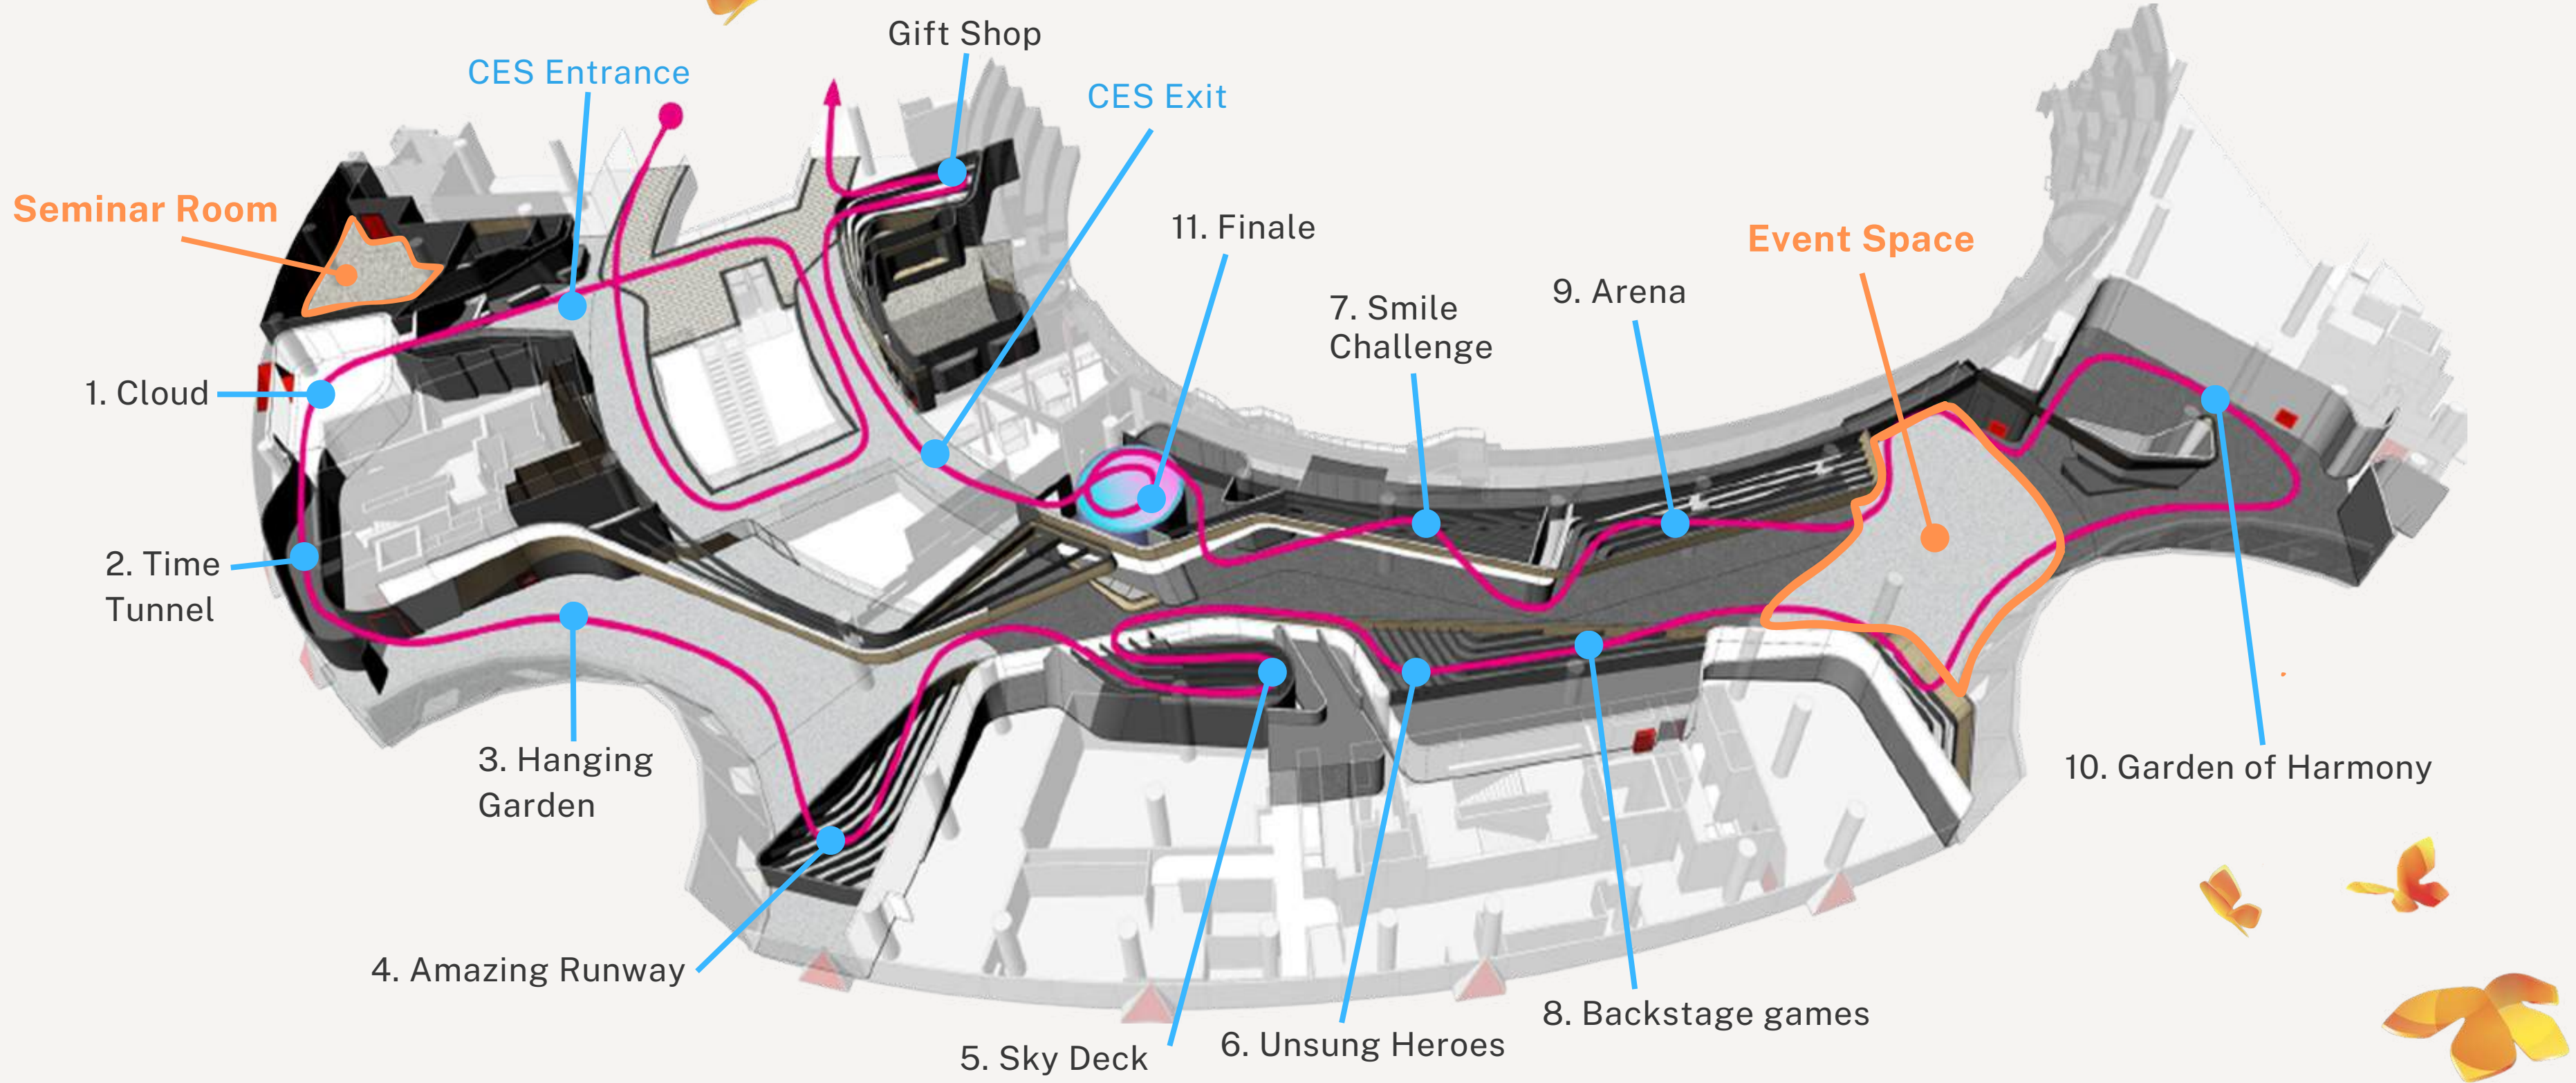

Event Venues

@ Jewel Changi Airport

ABOUT CHANGI EXPERIENCE STUDIO

In this first-of-its-kind digital attraction about Changi Airport, experience the wonder of technology that is first-in-Asia and uncover the secrets of the world's best airport through projection exhibits and experiential touchpoints, including interactive games and immersive shows. With over 10 content zones and 20 touchpoints, visitors - young and old alike and including corporate guests - will be blown away by the fascinating journey of discovery through the exciting virtual world of Changi Airport.

CHANGI EXPERIENCE STUDIO MAP

📍 Level 4

📐 3,000 sqm

EXCLUSIVE STUDIO BUYOUT FOR PRIVATE EVENTS

Event Space (venue is rentable separately)

With a spacious layout in the studio providing ample mingling space, and a unique central event space located in its heart, Changi Experience Studio is an ideal venue for networking receptions, corporate lunch and dinner, conferences, company townhalls, family day events, corporate retreats, and team building events. Within the studio, there is an exclusive 12m-long balcony offering panoramic and unblocked views of the Jewel Rain Vortex, making for a stunning backdrop guaranteed to impress your guests.

-  205 sqm
-  Theatre: up to 250 seats
-  Double U Shape ~ 45 seats
-  Basic AV Equipment
-  Complimentary Wifi
-  Panel of Renowned Caterers
-  Exclusive Balcony with a Vantage View of the Majestic Jewel Rain Vortex

FLOORPLAN OF THE EVENT SPACE

-  205 sqm
-  Theatre: up to 250 seats
-  Double U Shape ~ 45 seats
-  Basic AV Equipment
-  Complimentary Wifi
-  Panel of Renowned Caterers
-  Exclusive Balcony with a Vantage View of the Majestic Jewel Rain Vortex