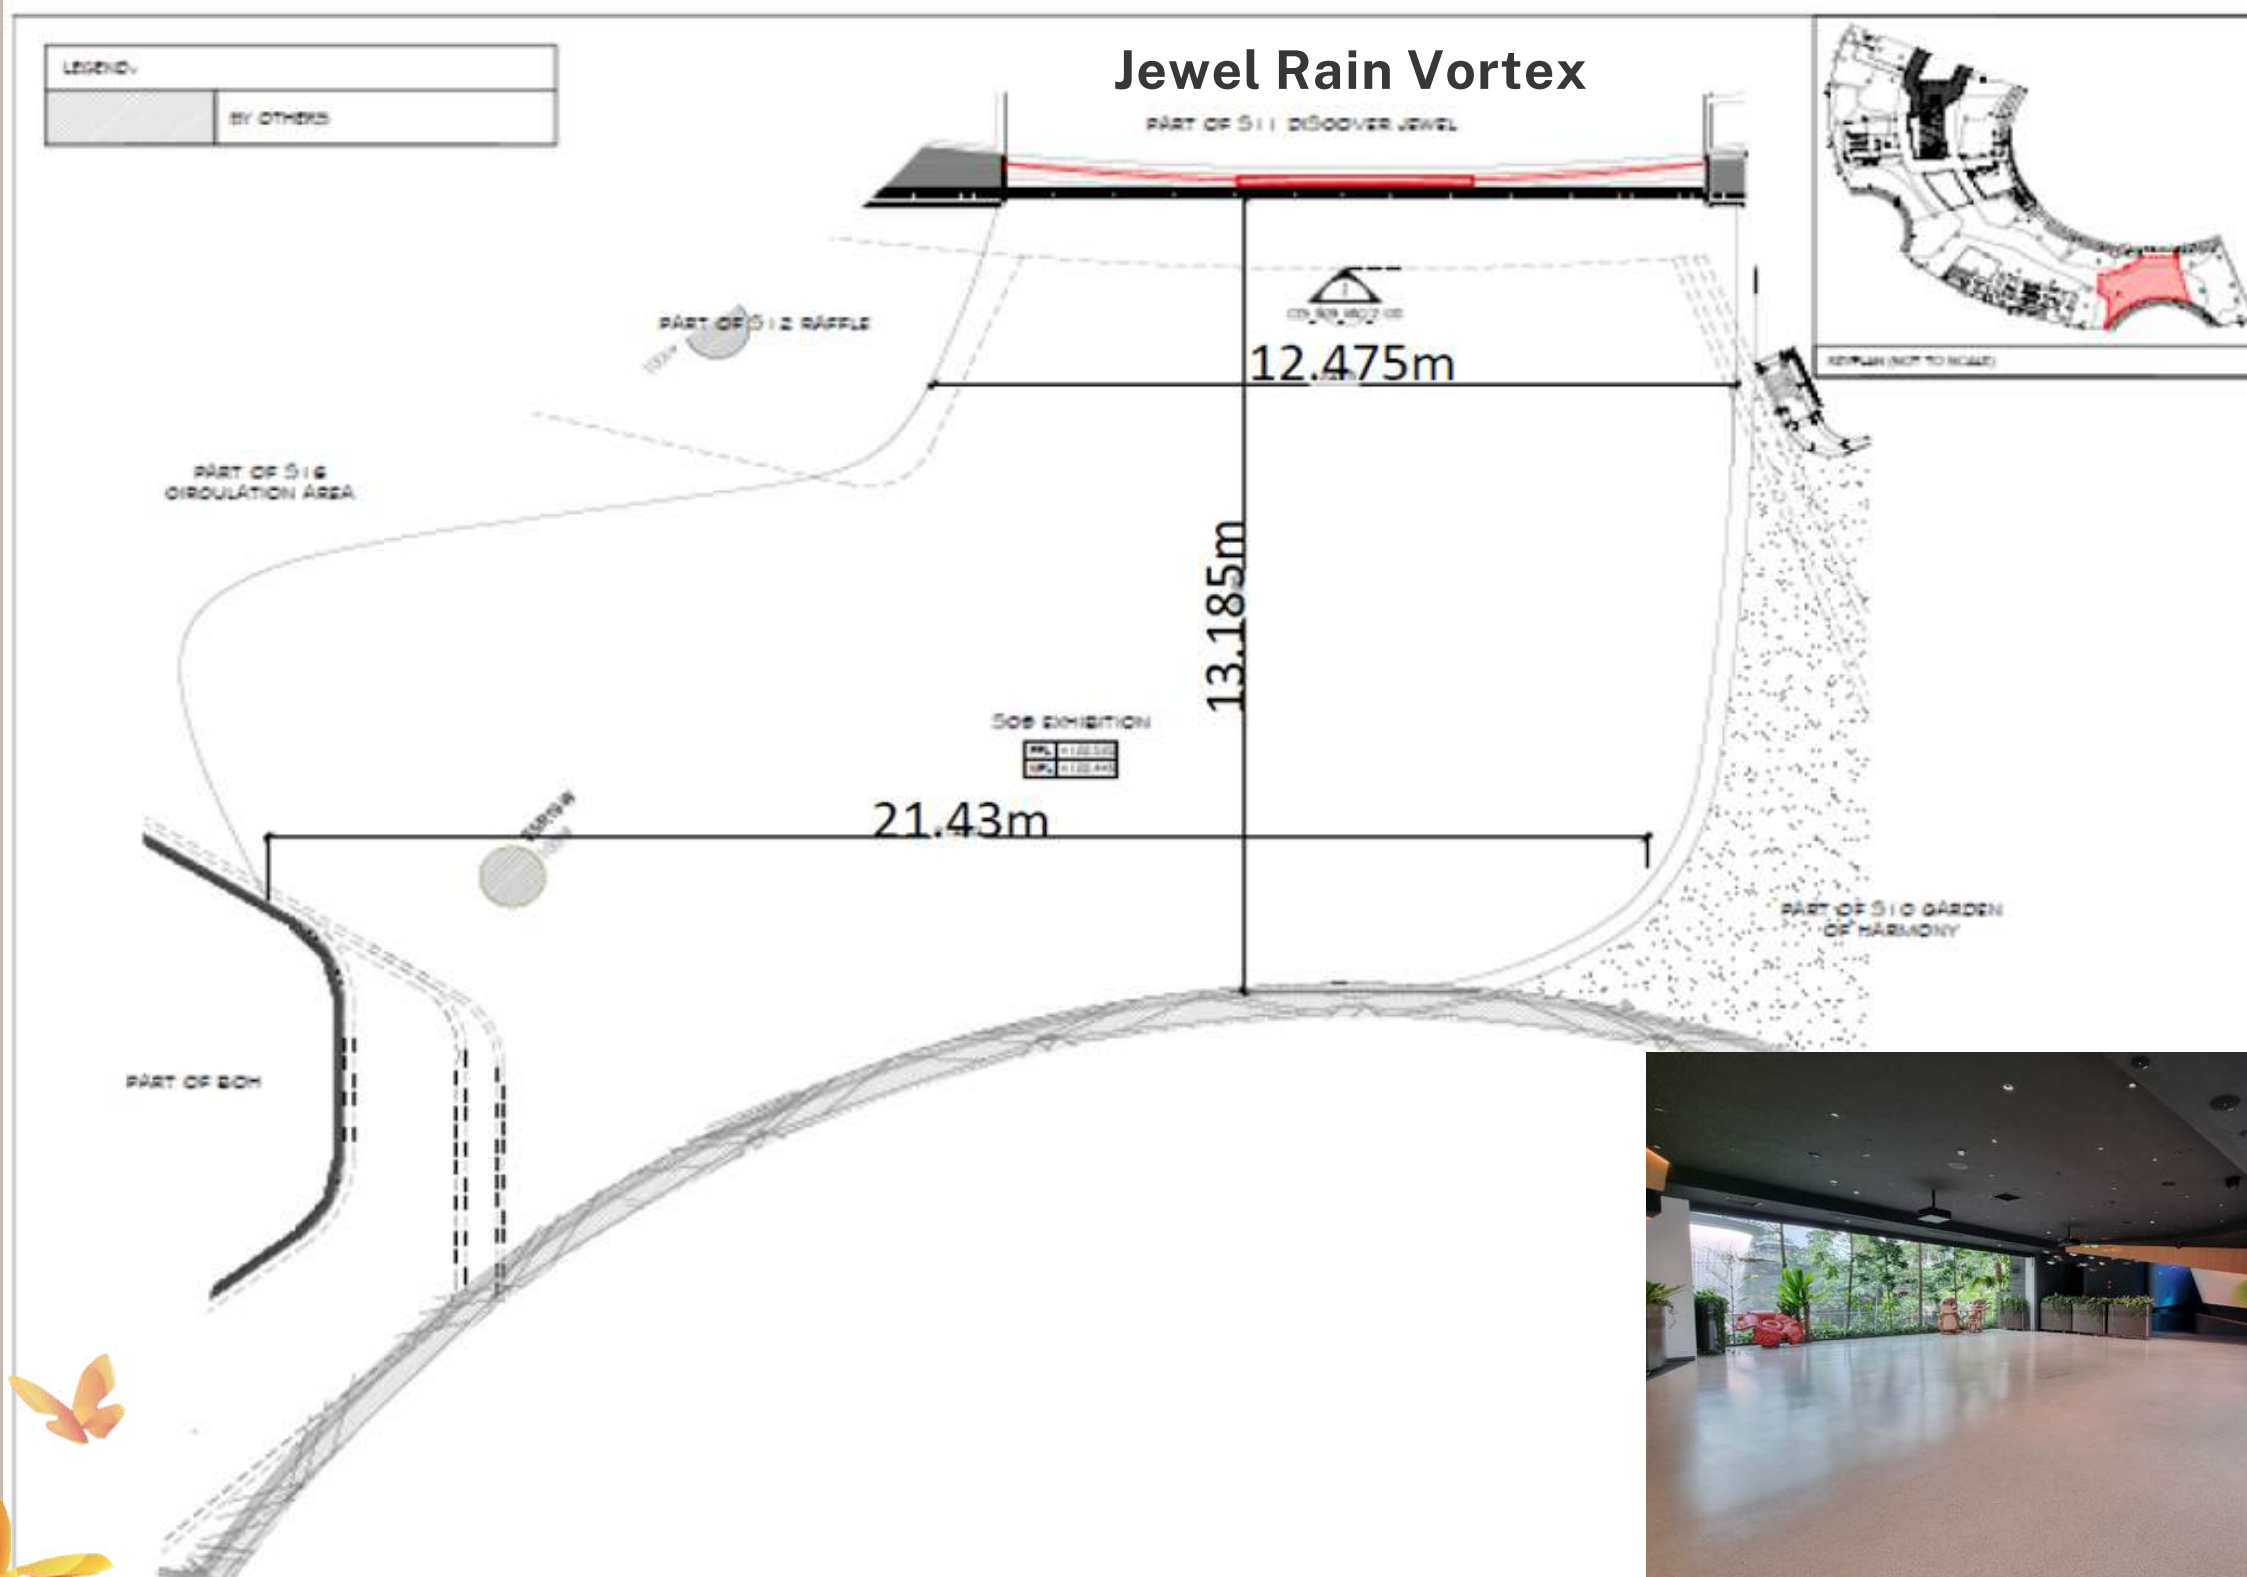

-  205 sqm
-  Theatre: up to 250 seats
-  Double U Shape ~ 45 seats
-  Basic AV Equipment
-  Complimentary Wifi
-  Panel of Renowned Caterers
-  Exclusive Balcony with a Vantage View of the Majestic Jewel Rain Vortex

FLOORPLAN OF THE EVENT SPACE

-  205 sqm
-  Theatre: up to 250 seats
-  Double U Shape ~ 45 seats
-  Basic AV Equipment
-  Complimentary Wifi
-  Panel of Renowned Caterers
-  Exclusive Balcony with a Vantage View of the Majestic Jewel Rain Vortex