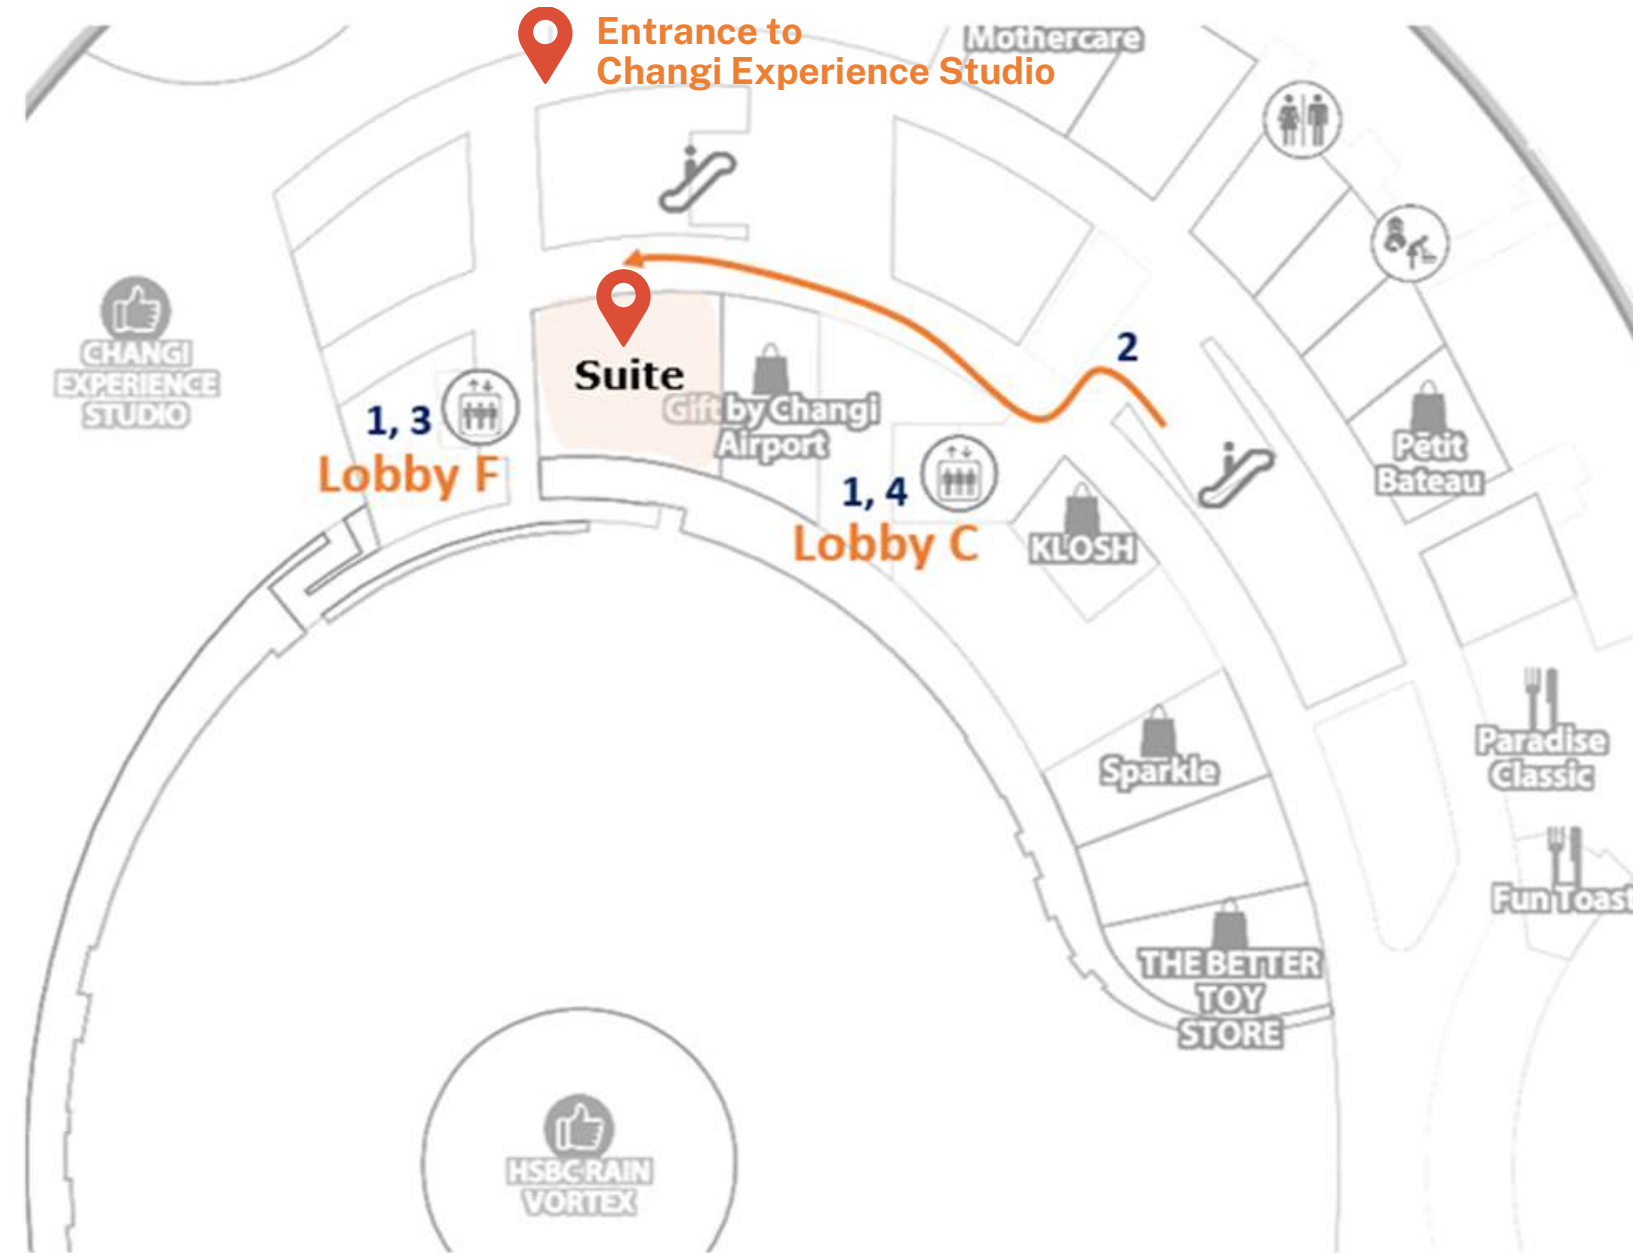

DIRECTIONS

Changi Experience Studio and Valley View Private Suite is located on **level 4 of Jewel Changi Airport, near lobby F and lobby C.**

Directions to Changi Experience Studio and Valley View Private Suite

- 1. By Car:** please park at Levels B3 – B5 (General Parking). Take lift from lobby C or F to Level 4.
- 2. By Taxi/Grab:** Alight at Jewel’s drop-off point (Level 2). Take the escalator outside Apple store to Level 4 and walk ahead.
- 3. By MRT:** Alight at Terminal 3’s side and take the link bridge to Jewel. From Level 3, take lift from lobby F to Level 4.
- 4. By Bus:** Alight at Terminal 1 and cross over to Jewel. Take lift from lobby C to Level 4.