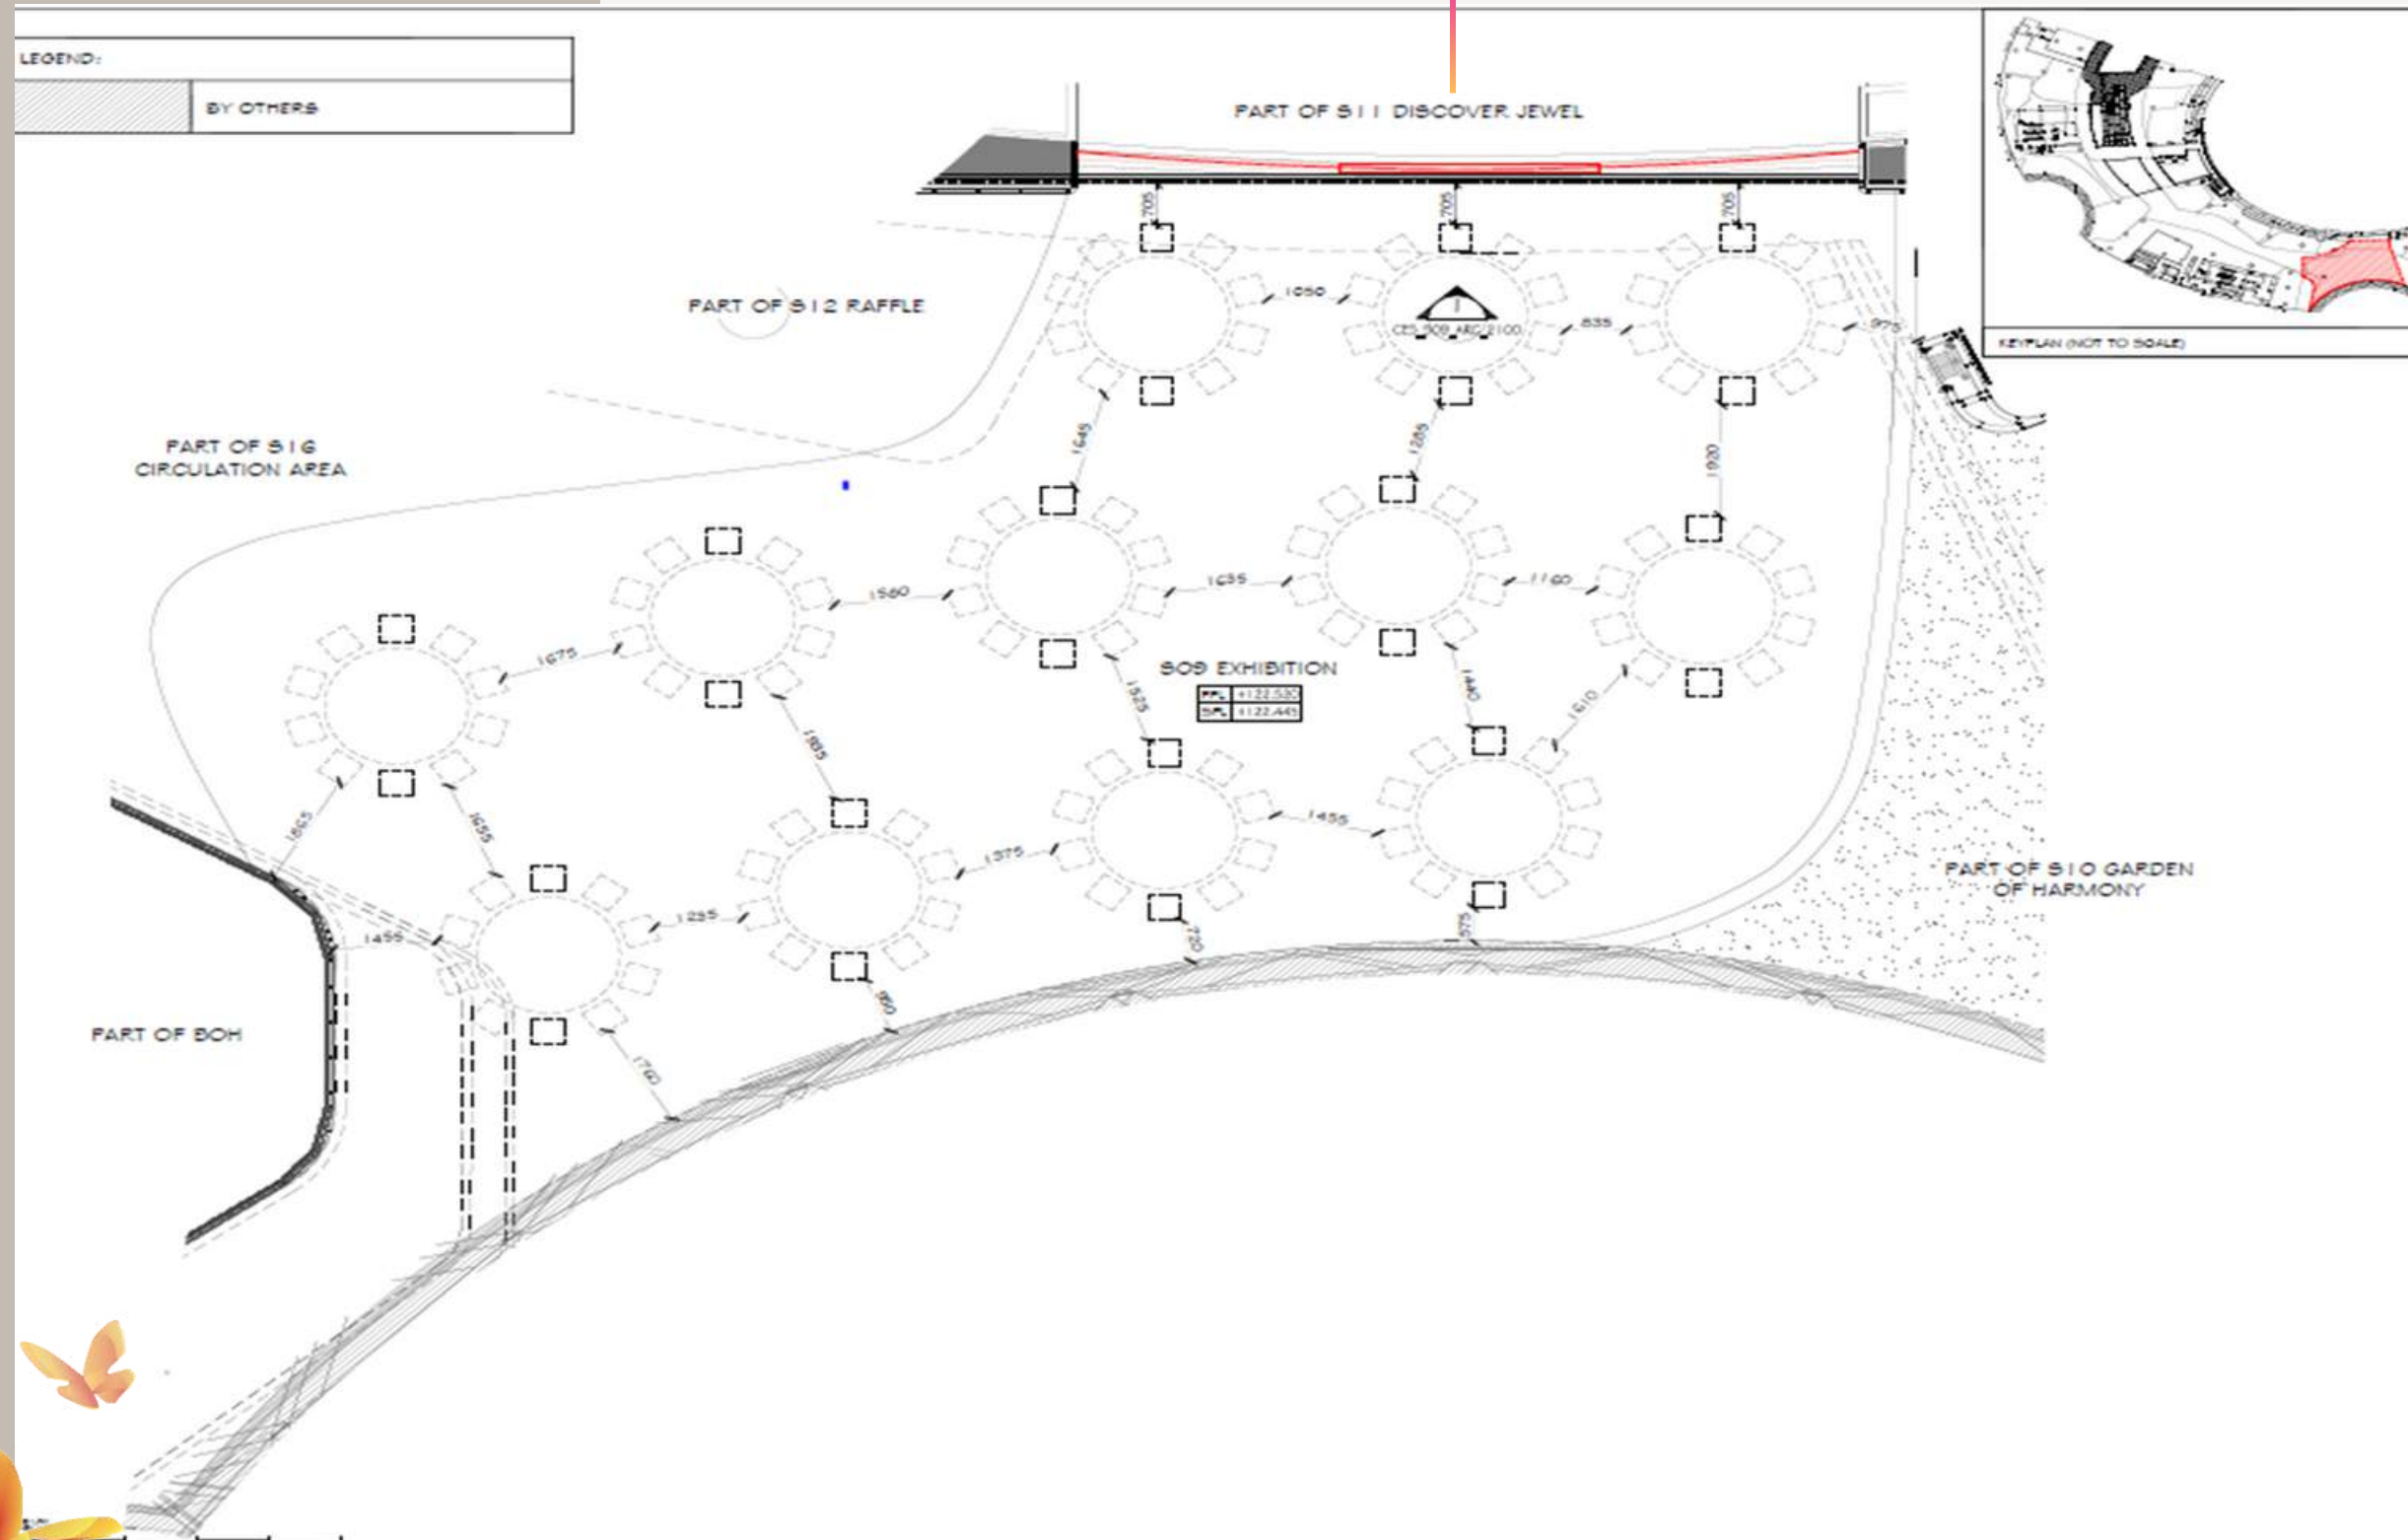

BANQUET LAYOUT

Jewel Rain Vortex