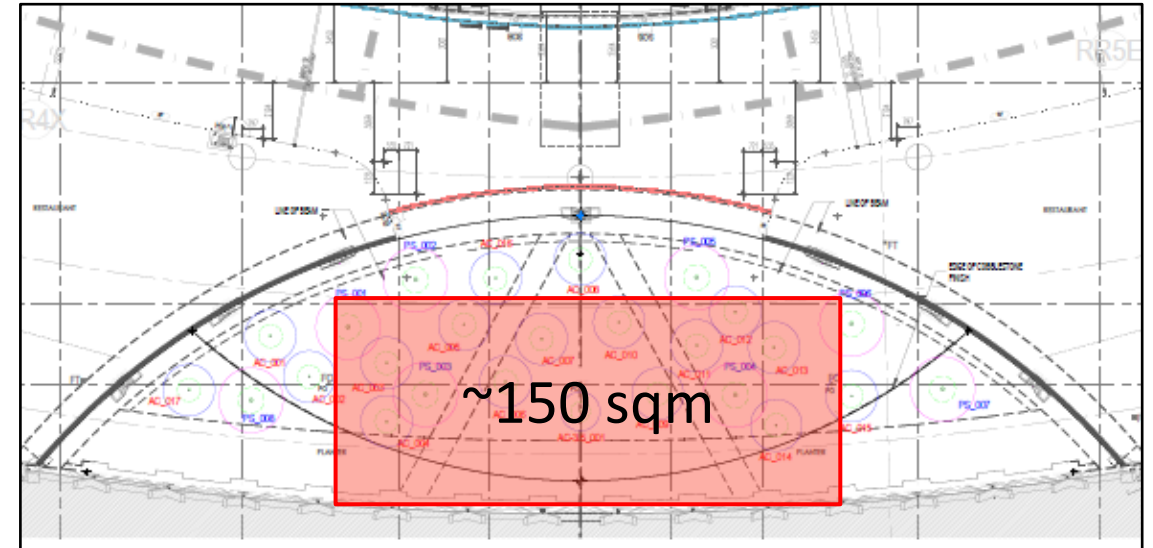

## GARDEN & ATTRACTION

21,000 sqm

## RETAIL

90,000 sqm  
More than 260  
retail & dining options

## AVIATION

19,400 sqm

- Changi Lounge
- Early Check-in Facilities
- Tax Refund Counters
- Baggage Storage

# L2 South Gateway Garden

- Maximum height for fixture and equipment of
  - Front counter: **no taller than 1.1m**
  - Rear Preparation: **no taller than 1.3m**
- Maximum height for signage structure (porous) is **2.2m**