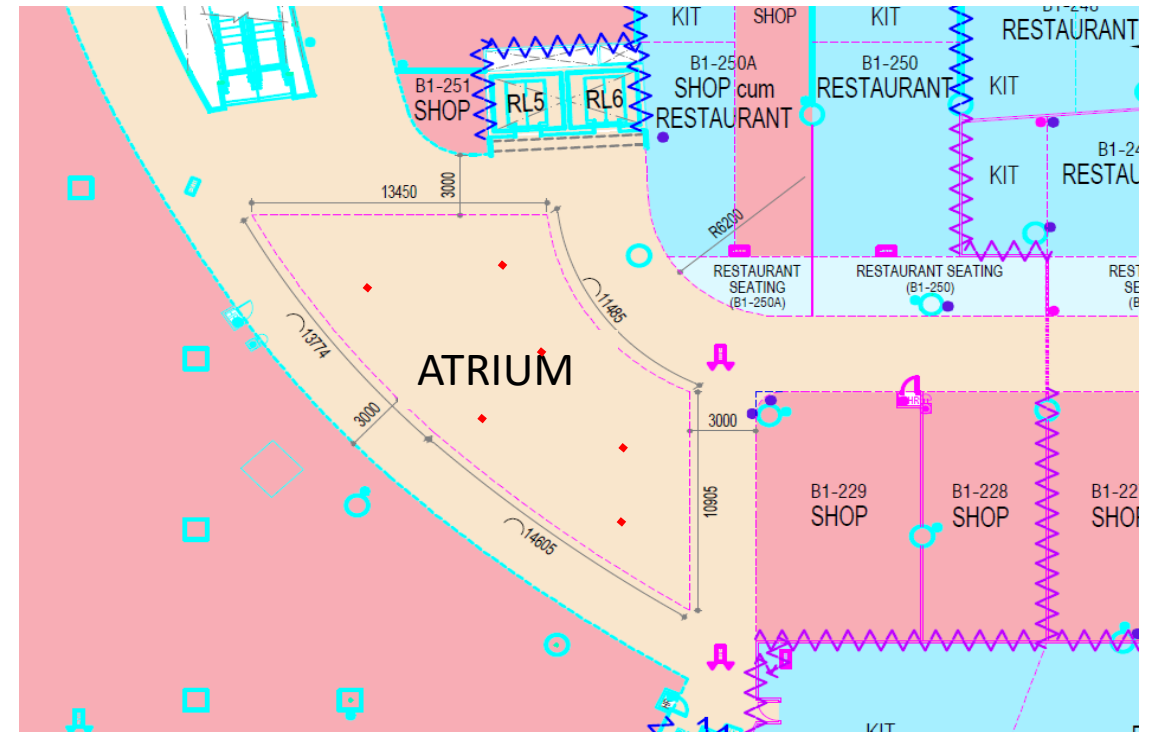

AVIATION

19,400 sqm

- Changi Lounge
- Early Check-in Facilities
- Tax Refund Counters
- Baggage Storage

B1 Atrium

HIGHLIGHTS

- Approx. 190 sqm in floor area
- Surrounded by world-renowned international & popular homegrown brands
- High footfall traffic

- Maximum height for fixture and equipment to be **no taller than 1.4m**

JEWEL ATRIUM M&E PROVISIONS

- SOB x 6nos.

Toys "R" Us – 2024 (L2 East Gateway Garden)

Singapura Otter Pop-up – 2025 (B2 Lightbox Pillar)

PREVIOUS EVENTS

For more information, please contact atriumsales@jewelchangiairport.com

Anker Pop-up – 2025 (L2 South Gateway Garden)