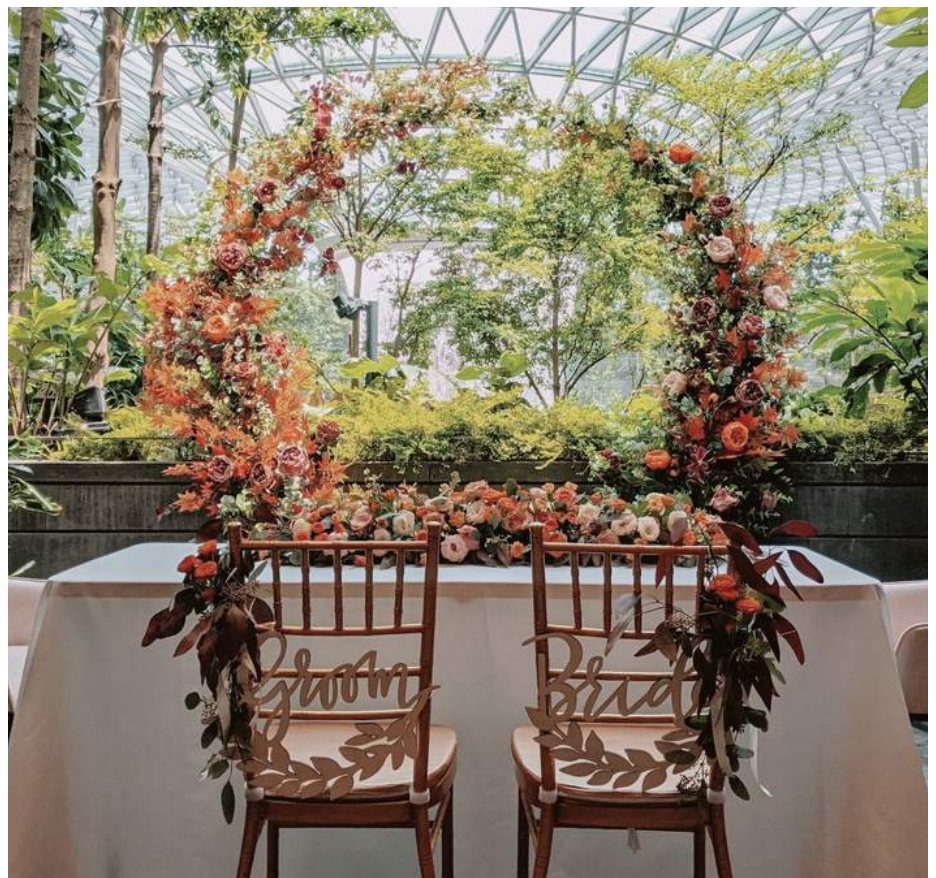

Autumn Blush

Blush / Fall with Autumn Leaves
$650++